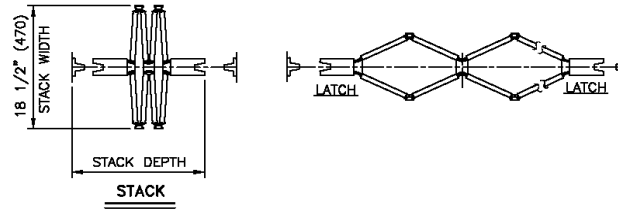

DOOR TYPES / HANDING WOODFOLD 4188

Single Fixed (Left Hand)–Jamb Partition

Single Fixed (Right Hand)–Jamb Partition

Double–End Post Partition

Joining Pair Of Fixed–Jamb Partitions

Woodfold Mfg, Inc.
Forest Grove, OR