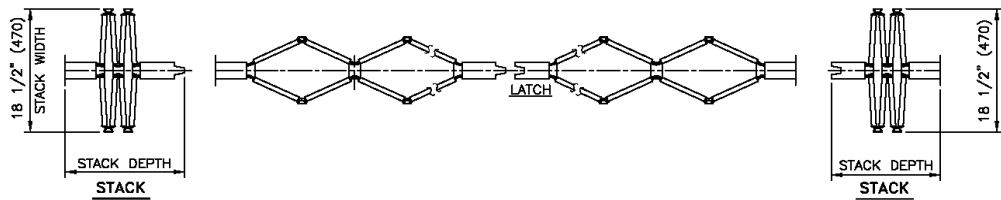

DOOR TYPES / HANDING WOODFOLD 4188

Single Fixed (Left Hand)–Jamb Partition

Single Fixed (Right Hand)–Jamb Partition

Double–End Post Partition

Joining Pair Of Fixed–Jamb Partitions

Woodfold Mfg, Inc.
Forest Grove, OR