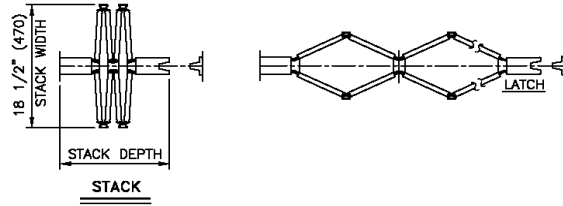

DOOR TYPES / HANDING WOODFOLD 4188

Single Fixed (Left Hand)–Jamb Partition

Single Fixed (Right Hand)–Jamb Partition

Double–End Post Partition

Joining Pair Of Fixed–Jamb Partitions

Woodfold Mfg, Inc.
Forest Grove, OR