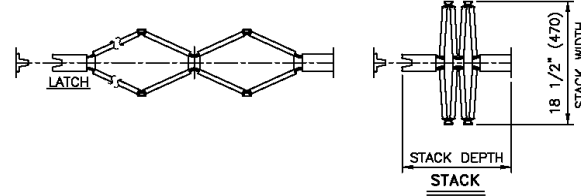

DOOR TYPES / HANDING WOODFOLD 4188

Single Fixed (Left Hand)–Jamb Partition

Single Fixed (Right Hand)–Jamb Partition

Double–End Post Partition

Joining Pair Of Fixed–Jamb Partitions

Woodfold Mfg, Inc.
Forest Grove, OR