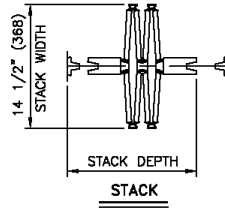

DOOR TYPES / HANDING WOODFOLD 4166

Single Fixed (Left Hand)-Jamb Partition

Single Fixed (Right Hand)-Jamb Partition

Double-End Post Partition

Joining Pair Of Fixed-Jamb Partitions

Woodfold Mfg, Inc.
Forest Grove, OR