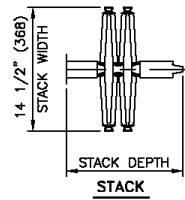

DOOR TYPES / HANDING WOODFOLD 4166

Single Fixed (Left Hand)-Jamb Partition

Single Fixed (Right Hand)-Jamb Partition

Double-End Post Partition

Joining Pair Of Fixed-Jamb Partitions

Woodfold Mfg, Inc.
Forest Grove, OR