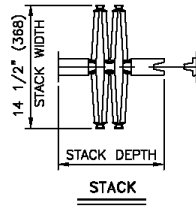

DOOR TYPES / HANDING WOODFOLD 4166

Single Fixed (Left Hand)-Jamb Partition

Single Fixed (Right Hand)-Jamb Partition

Double-End Post Partition

Joining Pair Of Fixed-Jamb Partitions

Woodfold Mfg, Inc.
Forest Grove, OR