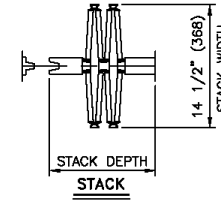

DOOR TYPES / HANDING WOODFOLD 4166

Single Fixed (Left Hand)-Jamb Partition

Single Fixed (Right Hand)-Jamb Partition

Double-End Post Partition

Joining Pair Of Fixed-Jamb Partitions

Woodfold Mfg, Inc.
Forest Grove, OR