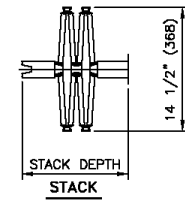

DOOR TYPES / HANDING WOODFOLD 4166

Single Fixed (Left Hand)-Jamb Partition

Single Fixed (Right Hand)-Jamb Partition

Double-End Post Partition

Joining Pair Of Fixed-Jamb Partitions

Woodfold Mfg, Inc.
Forest Grove, OR