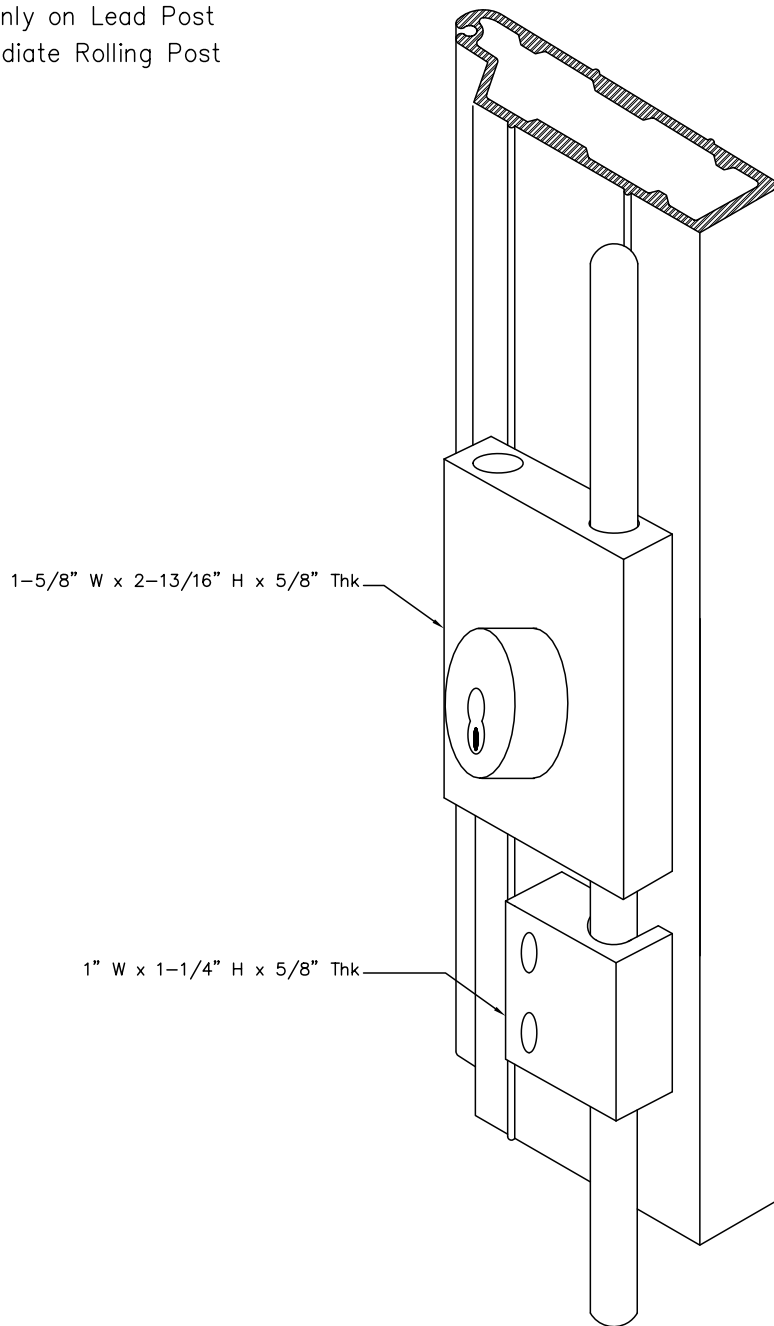

Single Cremone Bolt Keylock

Mounted only on Lead Post
or Intermediate Rolling Post

Woodfold Manufacturing, Inc.
PO Box 346 Forest Grove OR 97116
<http://www.woodfold.com>

CAD SCBK-740

SINGLE CREMONE BOLT KEYLOCK — MODEL 740