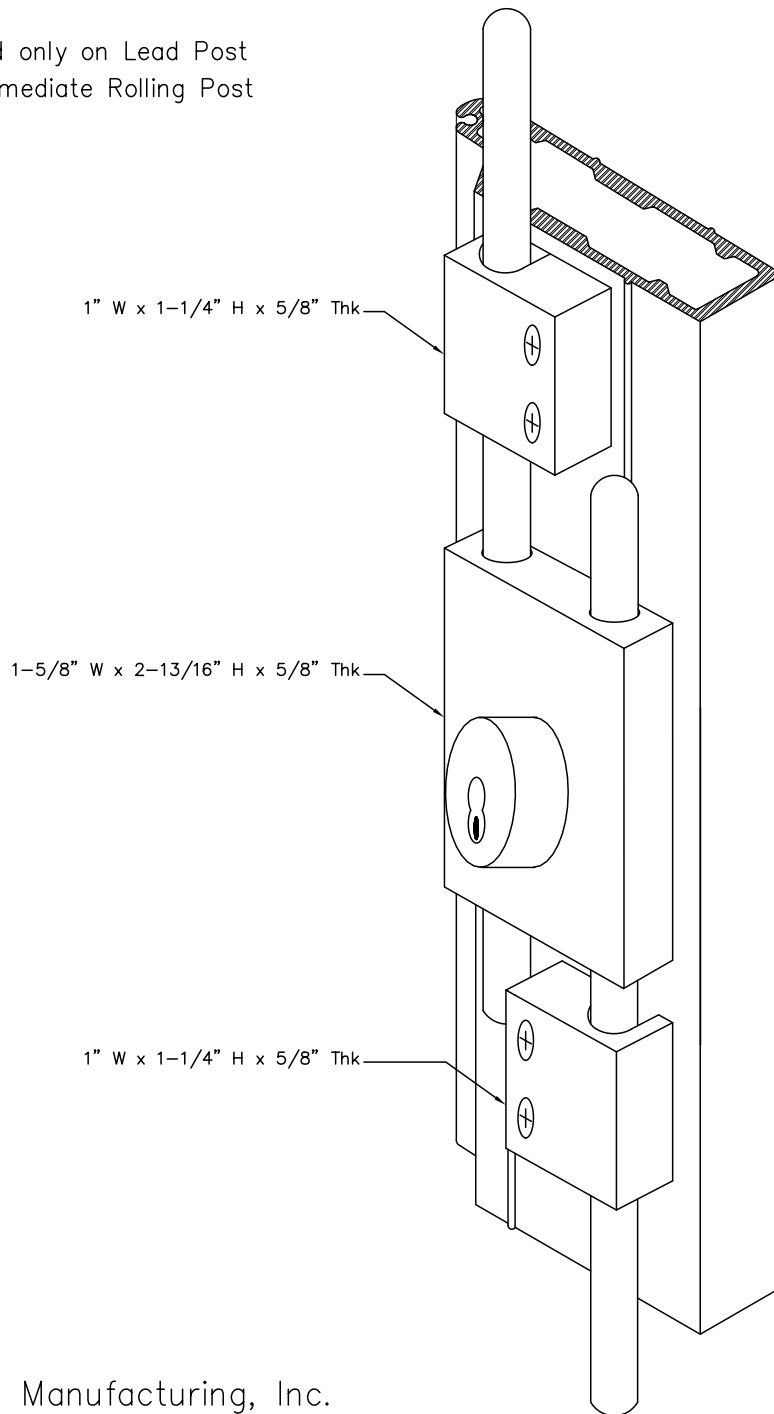

## Double Cremone Bolt with Keylock

Mounted only on Lead Post  
or Intermediate Rolling Post

Woodfold Manufacturing, Inc.  
PO Box 346 Forest Grove OR 97116  
<http://www.woodfold.com>

CAD DCBK-740

DOUBLE CREMONE BOLT KEYLOCK — MODEL 740