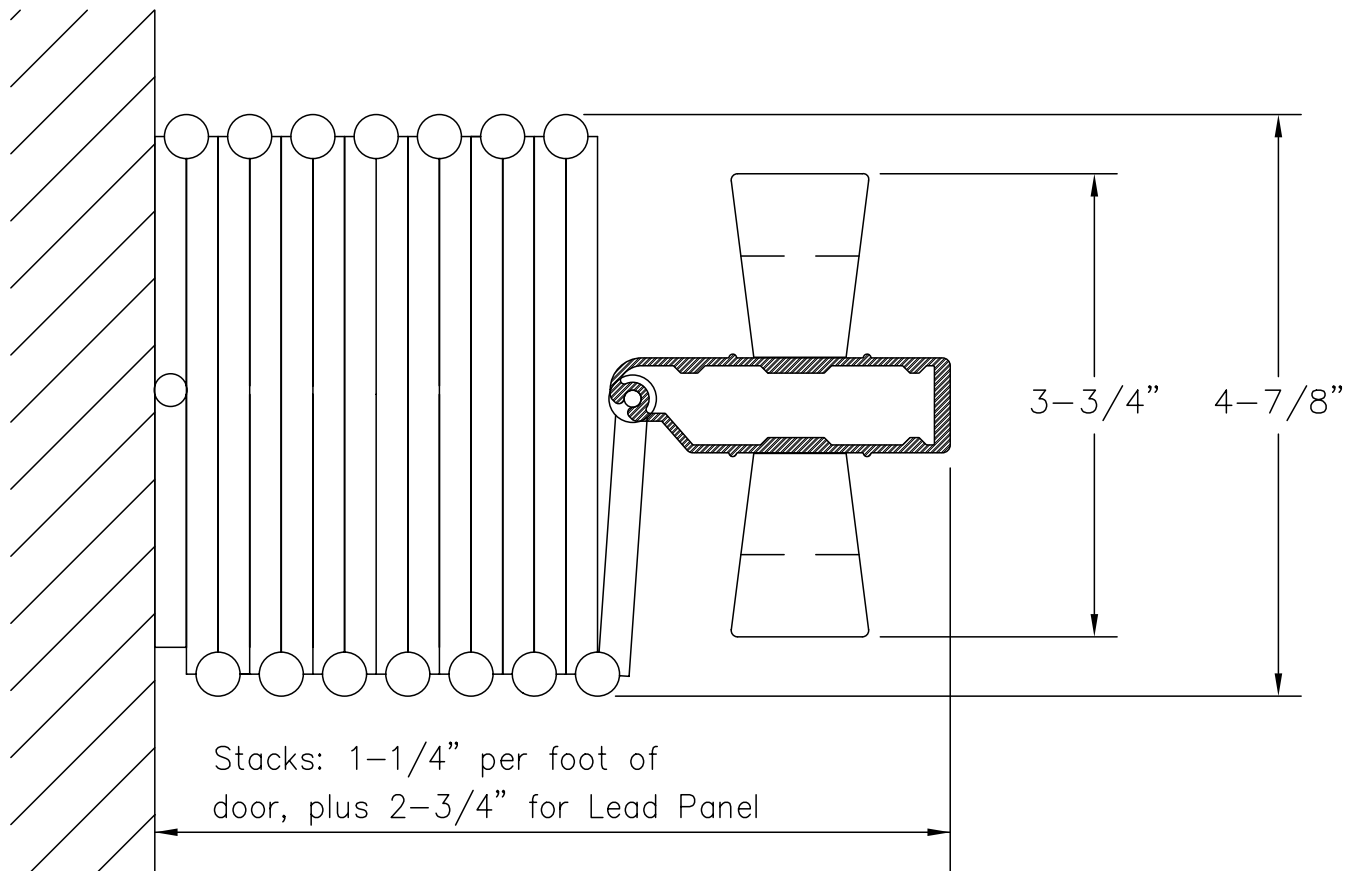

# Stack Dimensions

Woodfold Manufacturing, Inc.  
PO Box 346 Forest Grove OR 97116  
<http://www.woodfold.com>

CAD STD640

○ STACK DIMENSIONS — MODEL 640