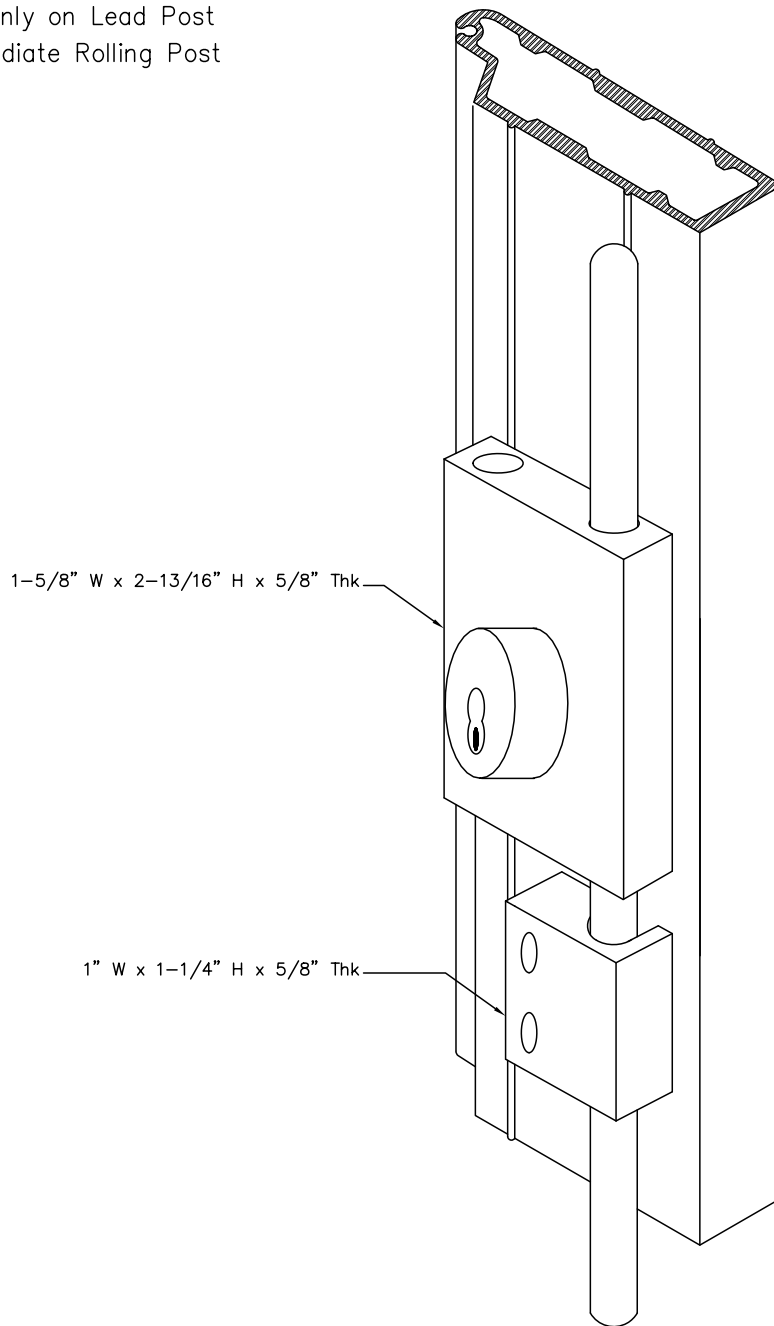

Single Cremone Bolt Keylock

Mounted only on Lead Post
or Intermediate Rolling Post

Woodfold Manufacturing, Inc.
PO Box 346 Forest Grove OR 97116
<http://www.woodfold.com>

CAD SCBK-640

SINGLE CREMONE BOLT KEYLOCK — MODEL 640