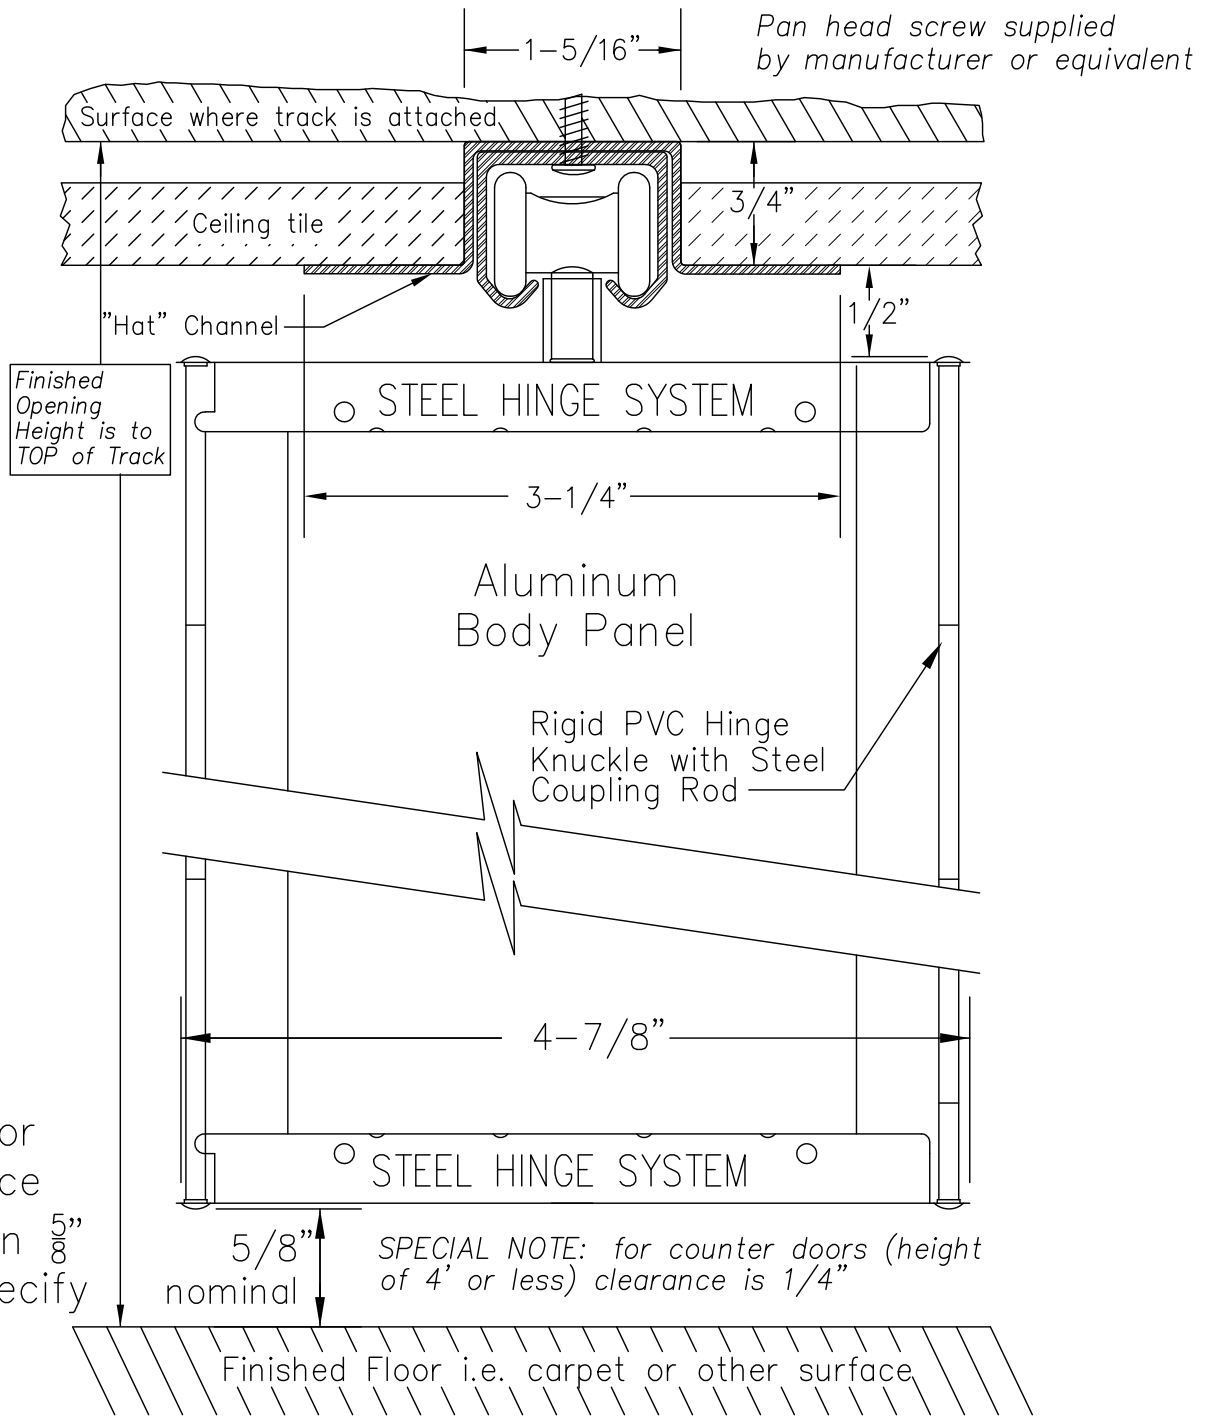

# Recessed Track

Woodfold Manufacturing, Inc.  
 PO Box 346 Forest Grove OR 97116  
<http://www.woodfold.com>

CAD RETK-640

○ RECESSED TRACK — MODEL 640