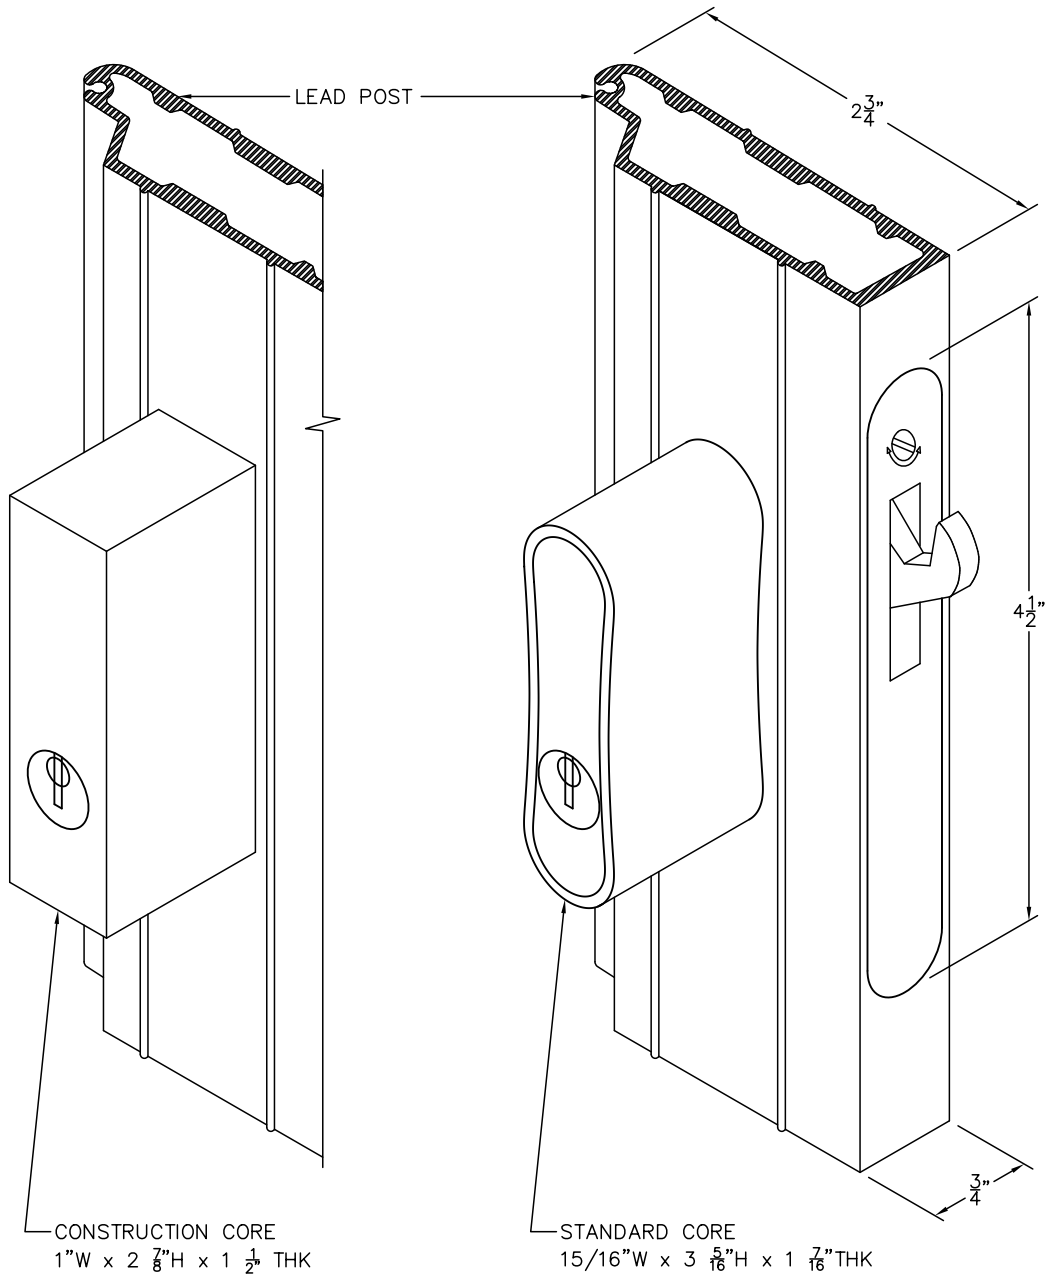

Keylock

Woodfold Manufacturing, Inc.
PO Box 346 Forest Grove OR 97116
<http://www.woodfold.com>

CAD KL-640

KEYLOCK — MODEL 640