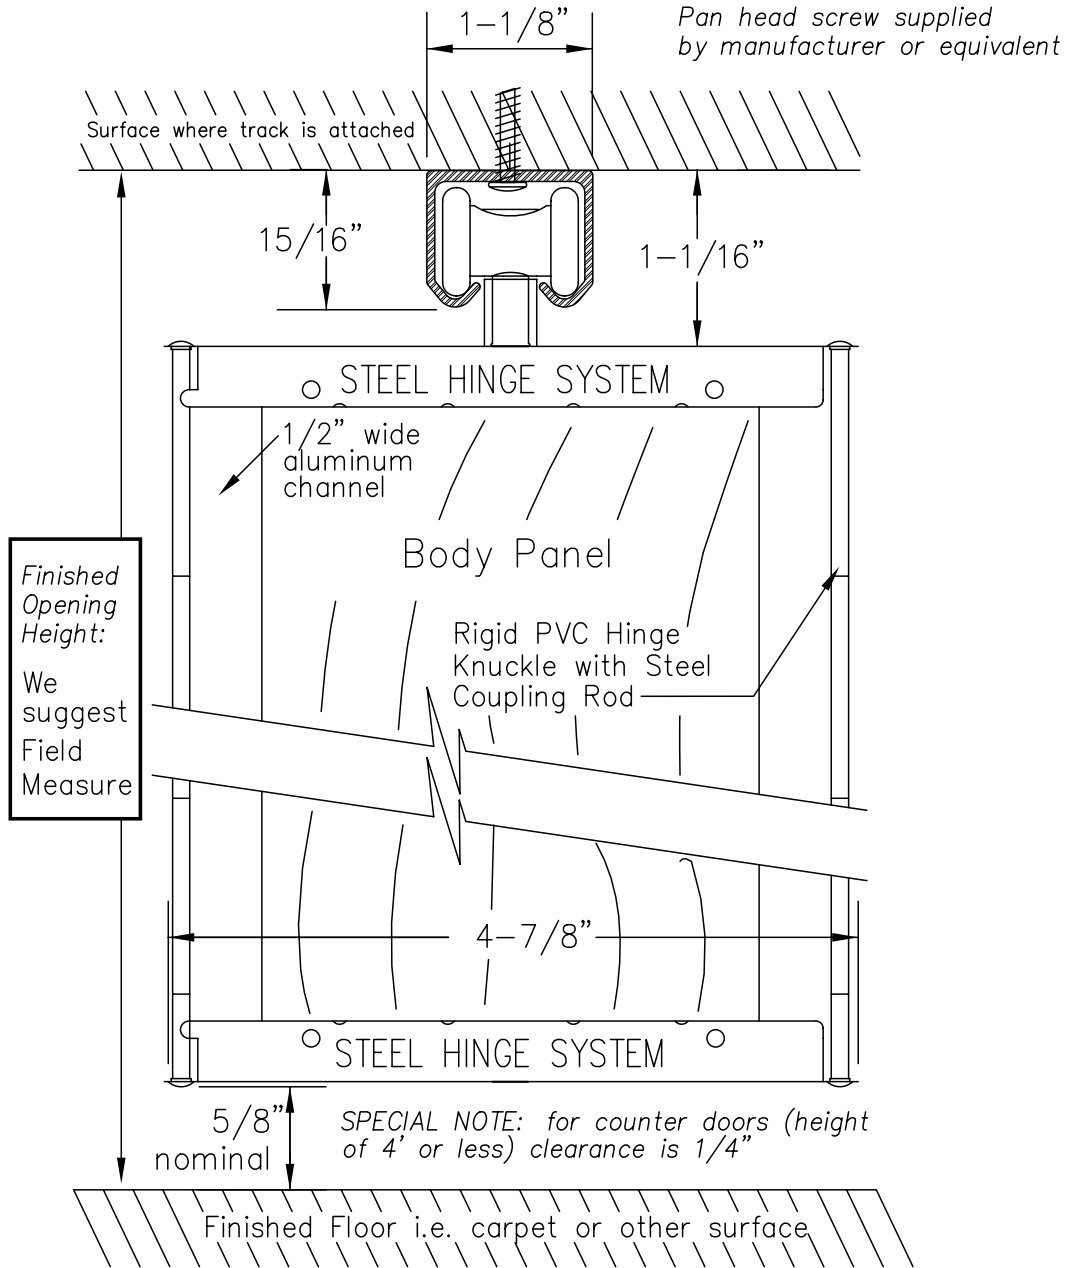

Surface Track

Woodfold Manufacturing, Inc.
 PO Box 346 Forest Grove OR 97116
<http://www.woodfold.com>

CAD SRTK-540

○ SURFACE TRACK — MODEL 540