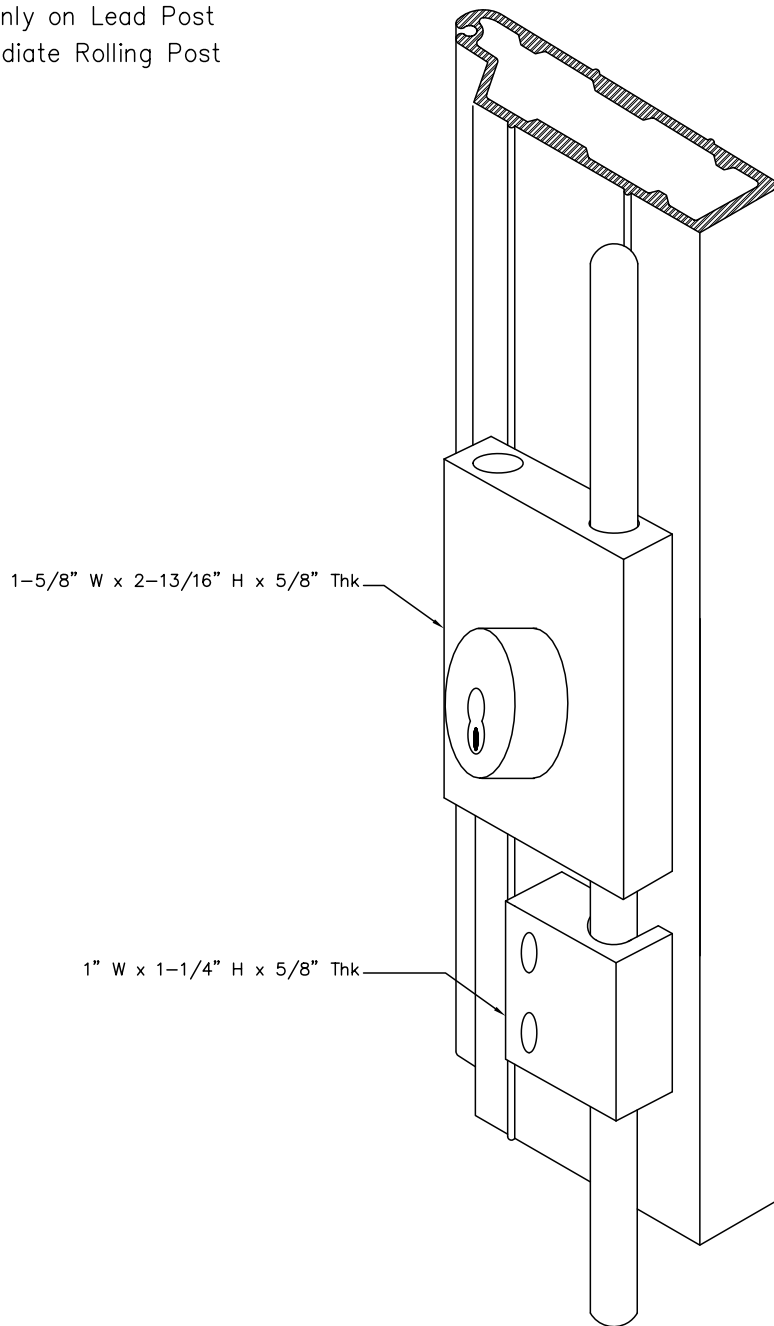

Single Cremone Bolt Keylock

Mounted only on Lead Post
or Intermediate Rolling Post

Woodfold Manufacturing, Inc.
PO Box 346 Forest Grove OR 97116
<http://www.woodfold.com>

CAD SCBK-540

SINGLE CREMONE BOLT KEYLOCK — MODEL 540