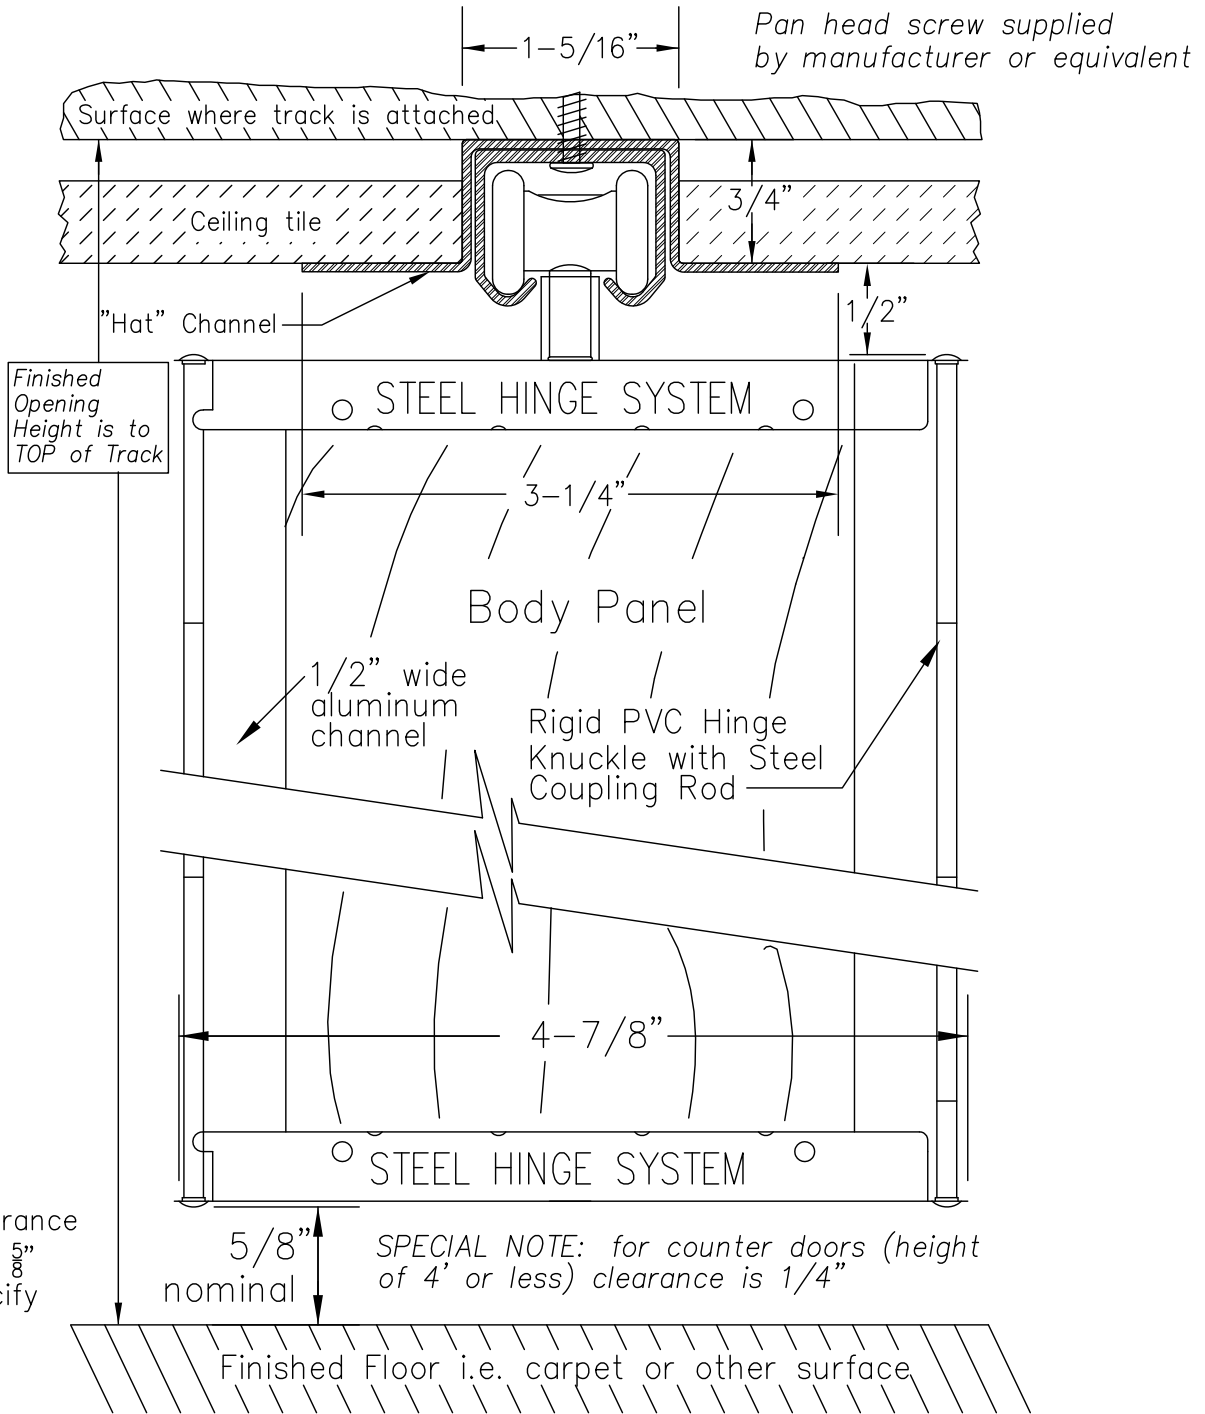

Recessed Track

For Floor Clearance other than $5/8"$ please specify

Woodfold Manufacturing, Inc.
 PO Box 346 Forest Grove OR 97116
<http://www.woodfold.com>

CAD RETK-540

○ RECESSED TRACK — MODEL 540