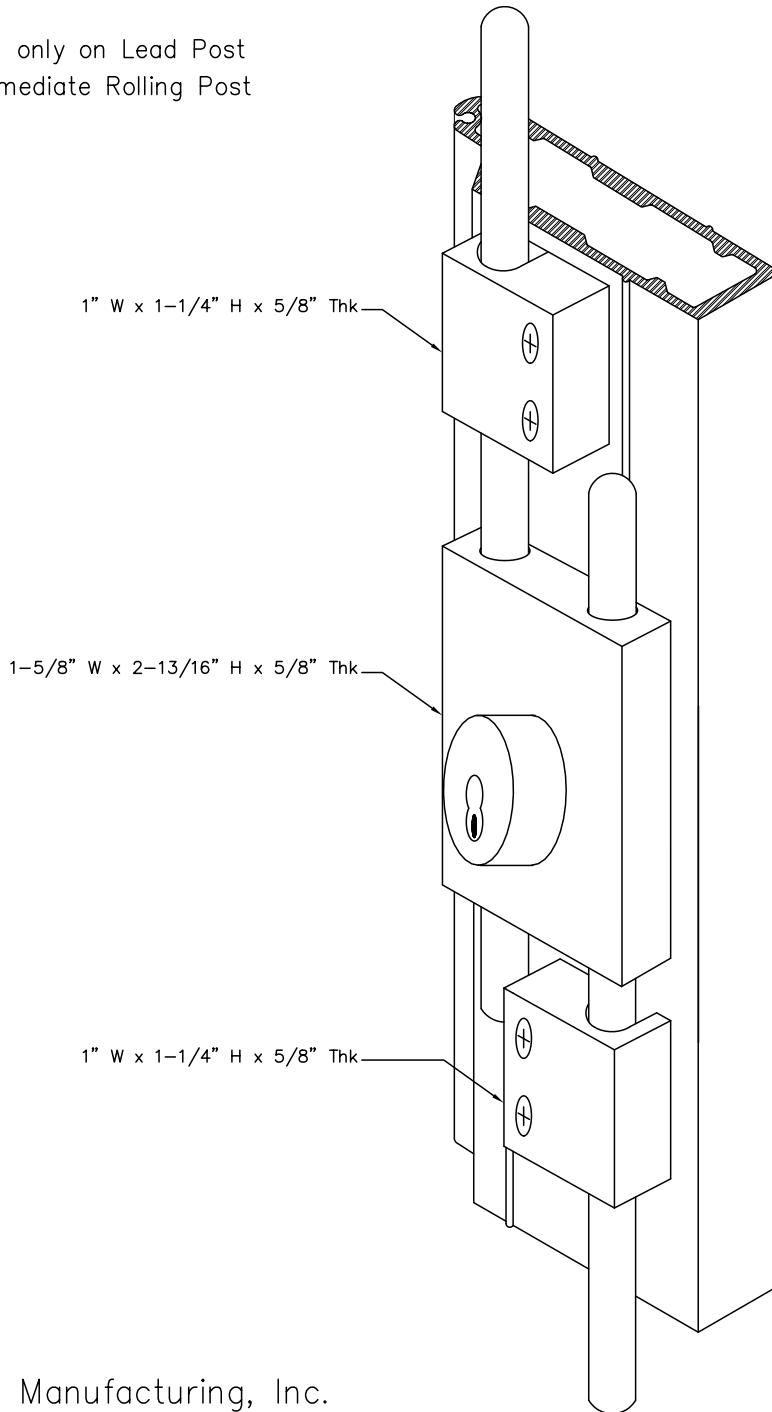

# Double Cremone Bolt with Keylock

Mounted only on Lead Post  
or Intermediate Rolling Post

Woodfold Manufacturing, Inc.  
PO Box 346 Forest Grove OR 97116  
<http://www.woodfold.com>

CAD DCBK-540

DOUBLE CREMONE BOLT KEYLOCK — MODEL 540