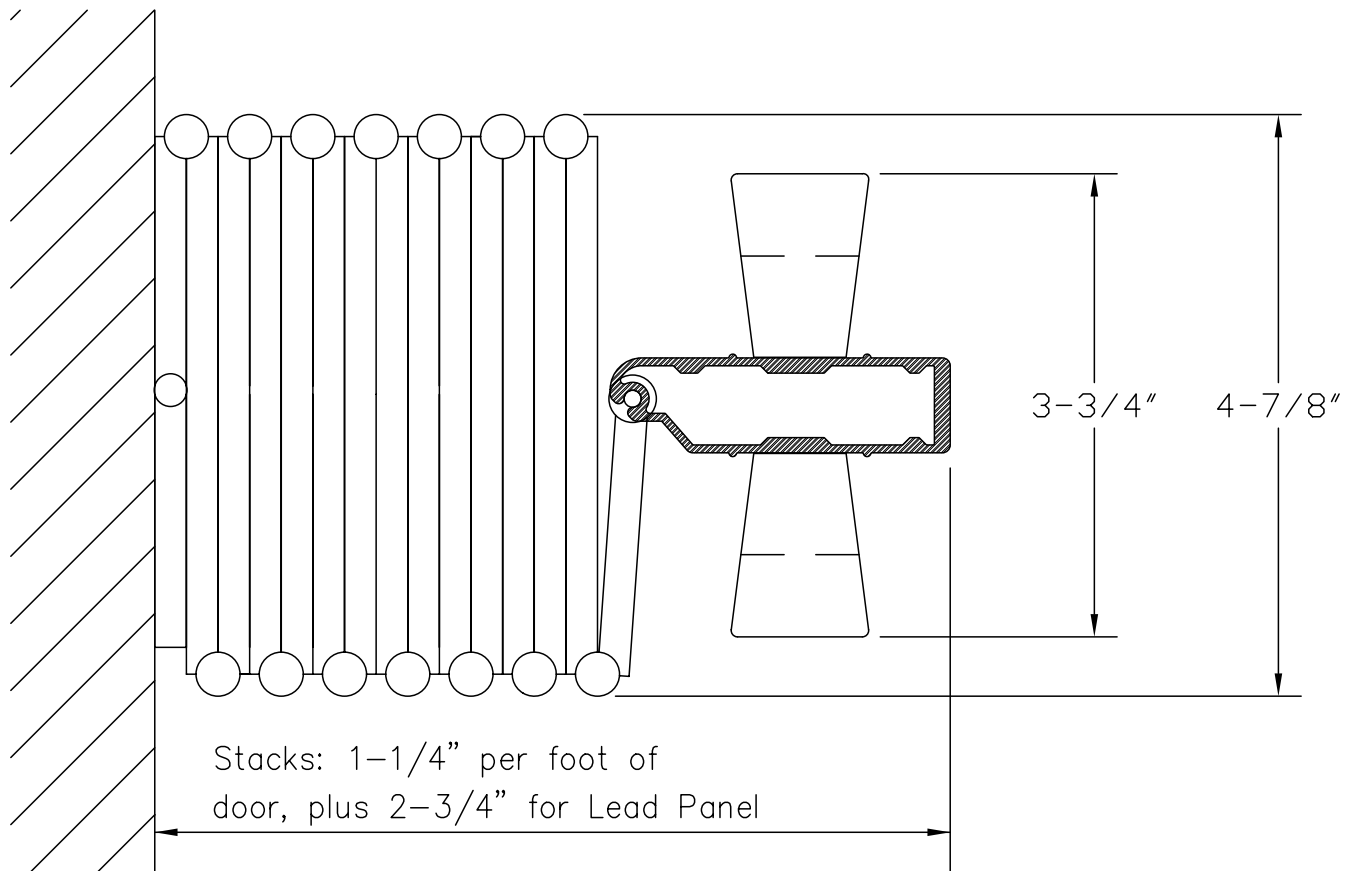

# Stack Dimensions

Woodfold Manufacturing, Inc.  
PO Box 346 Forest Grove OR 97116  
<http://www.woodfold.com>

CAD STD440

○ STACK DIMENSIONS — MODEL 440