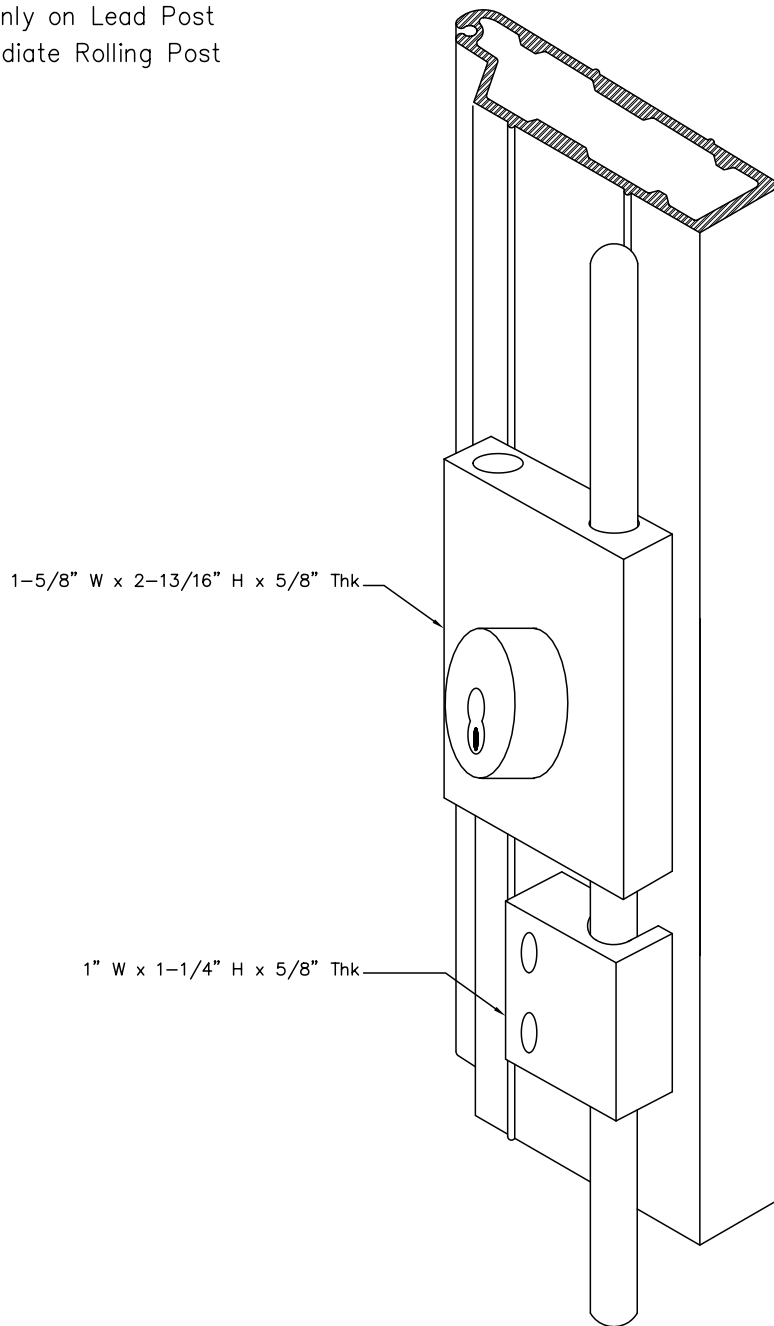

Single Cremone Bolt Keylock

Mounted only on Lead Post
or Intermediate Rolling Post

Woodfold Manufacturing, Inc.
PO Box 346 Forest Grove OR 97116
<http://www.woodfold.com>

CAD SCBK-440

SINGLE CREMONE BOLT KEYLOCK — MODEL 440