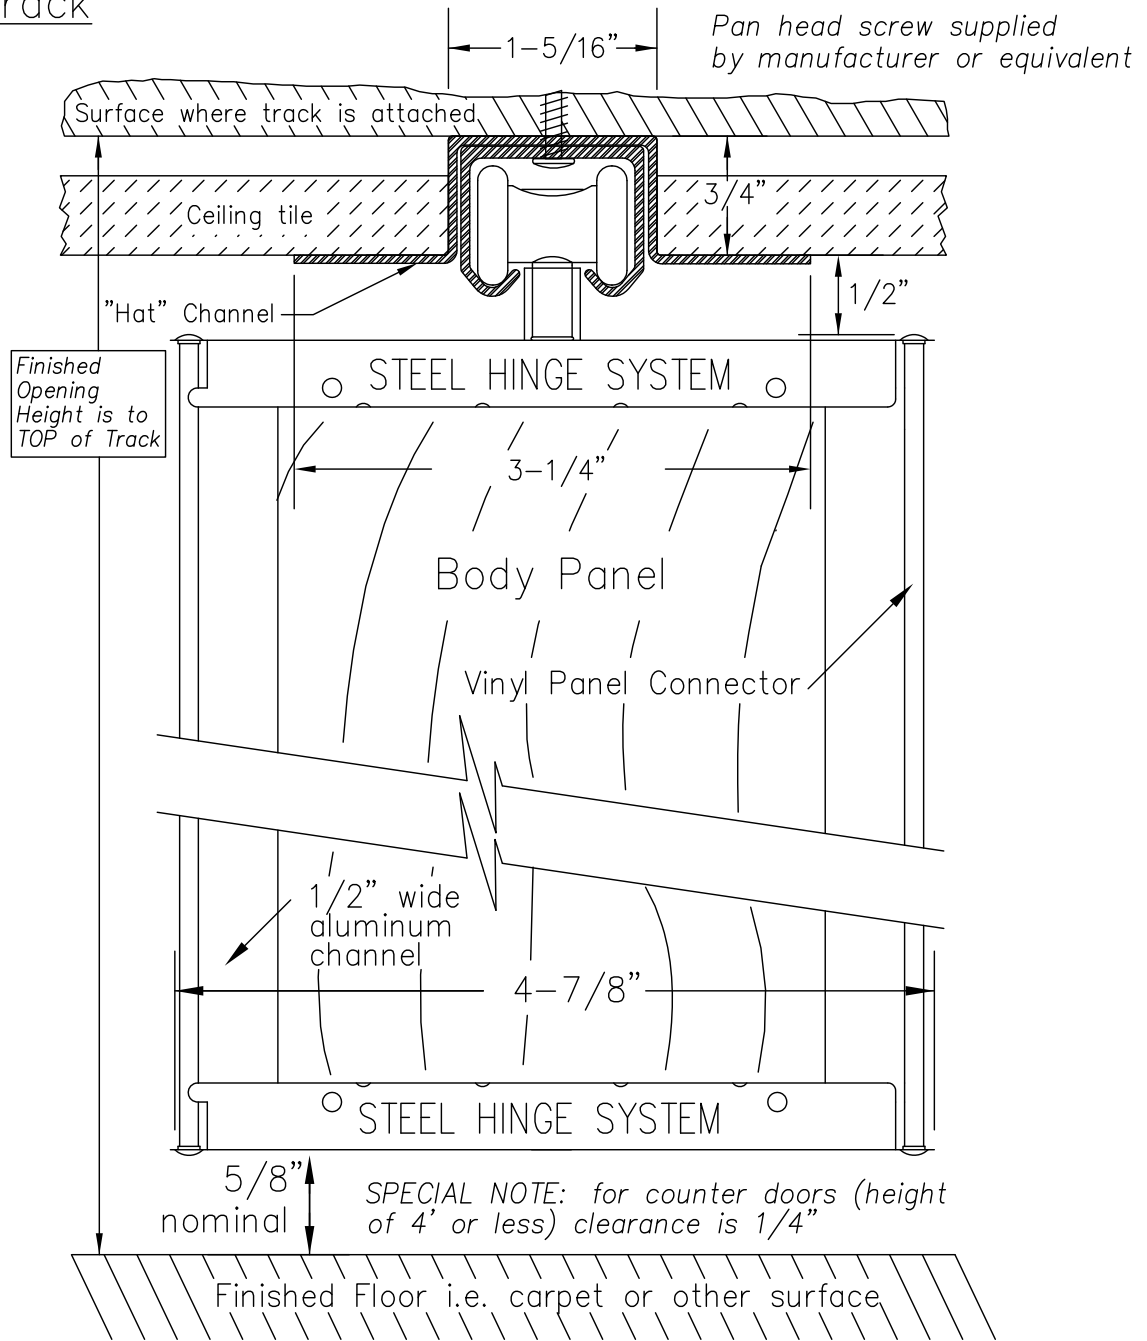

Recessed Track

For Floor Clearance other than above please specify

Woodfold Manufacturing, Inc.
 PO Box 346 Forest Grove OR 97116
<http://www.woodfold.com>

CAD RETK-440

○ RECESSED TRACK — MODEL 440