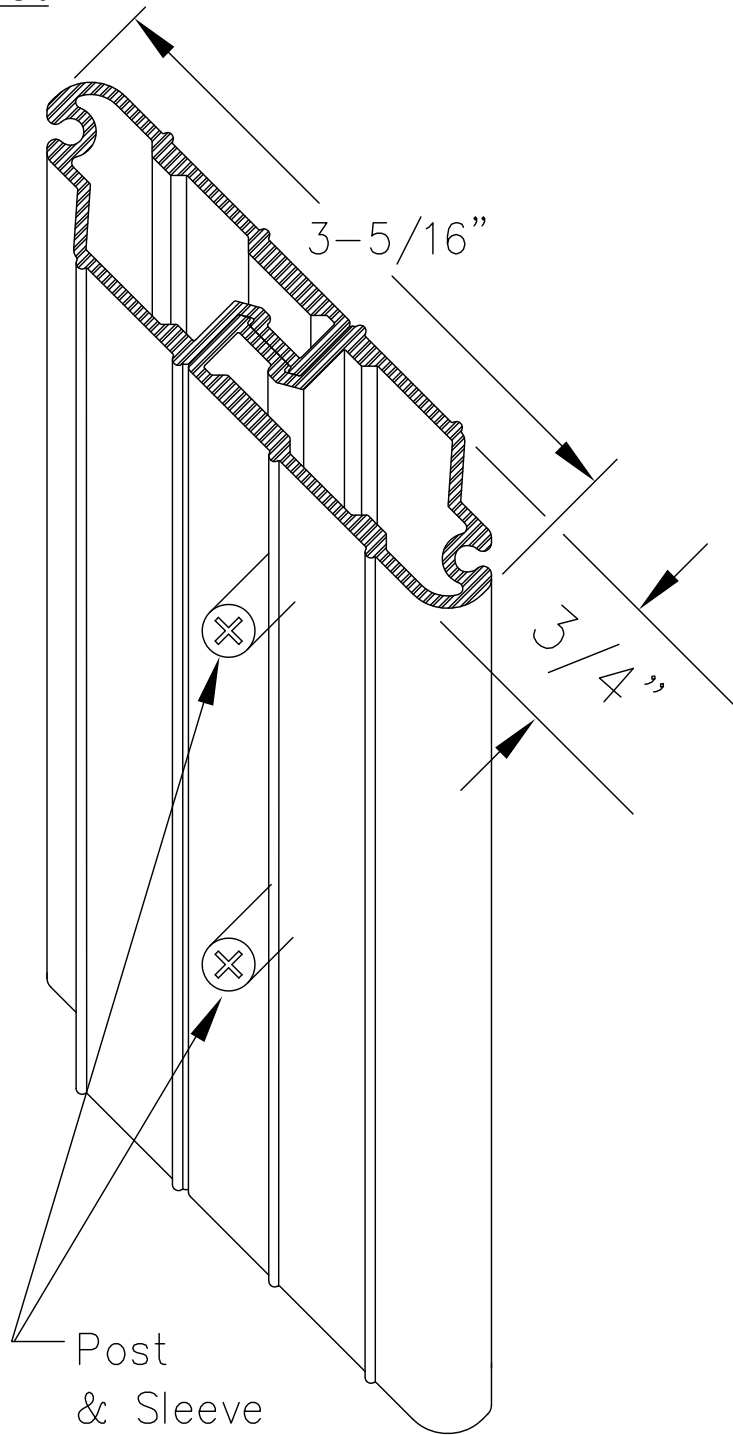

Intermediate Rolling Post

Woodfold Manufacturing, Inc. Connectors
PO Box 346 Forest Grove OR 97116
<http://www.woodfold.com>

CAD IRP-440

○ INTERMEDIATE ROLLING POST – MODEL 440