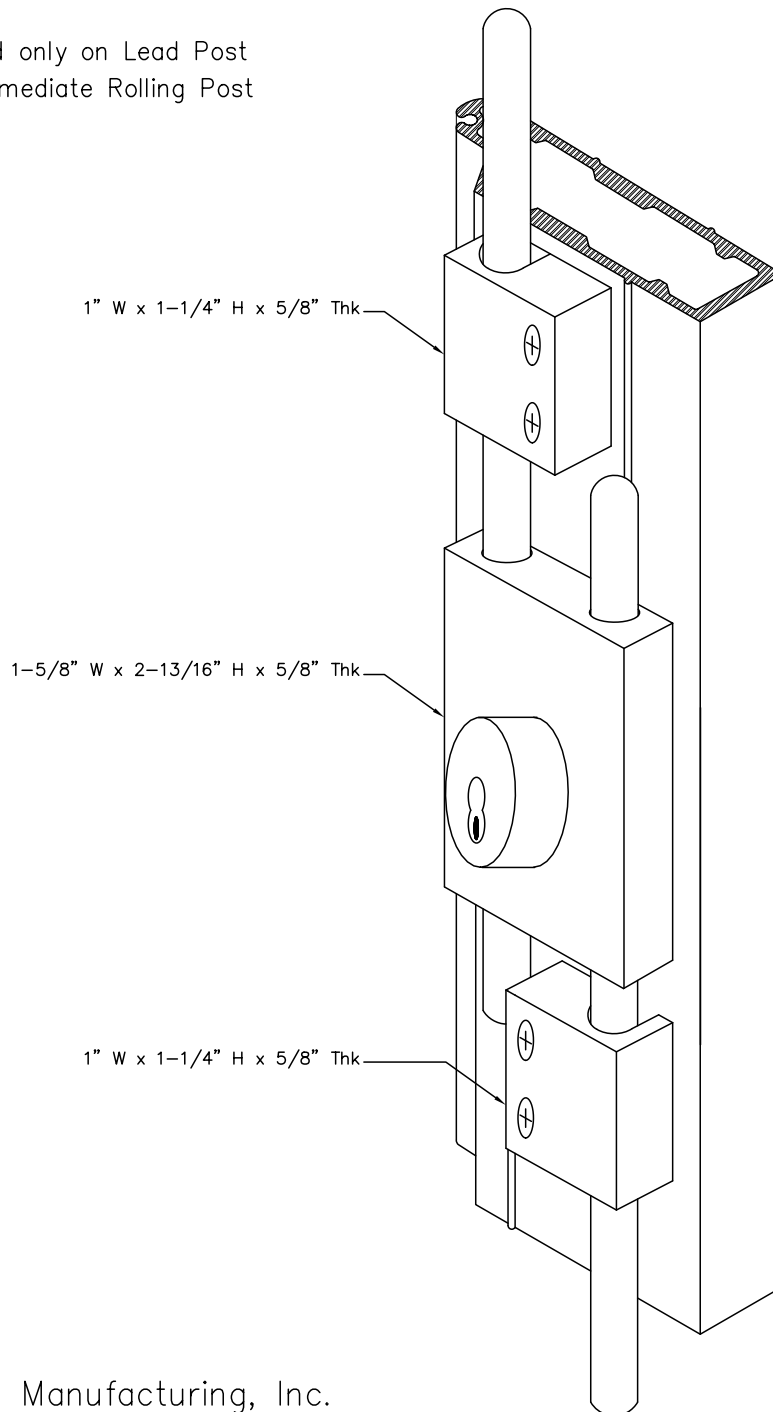

Double Cremone Bolt with Keylock

Mounted only on Lead Post
or Intermediate Rolling Post

Woodfold Manufacturing, Inc.
PO Box 346 Forest Grove OR 97116
<http://www.woodfold.com>

CAD DCBK-440

DOUBLE CREMONE BOLT KEYLOCK — MODEL 440