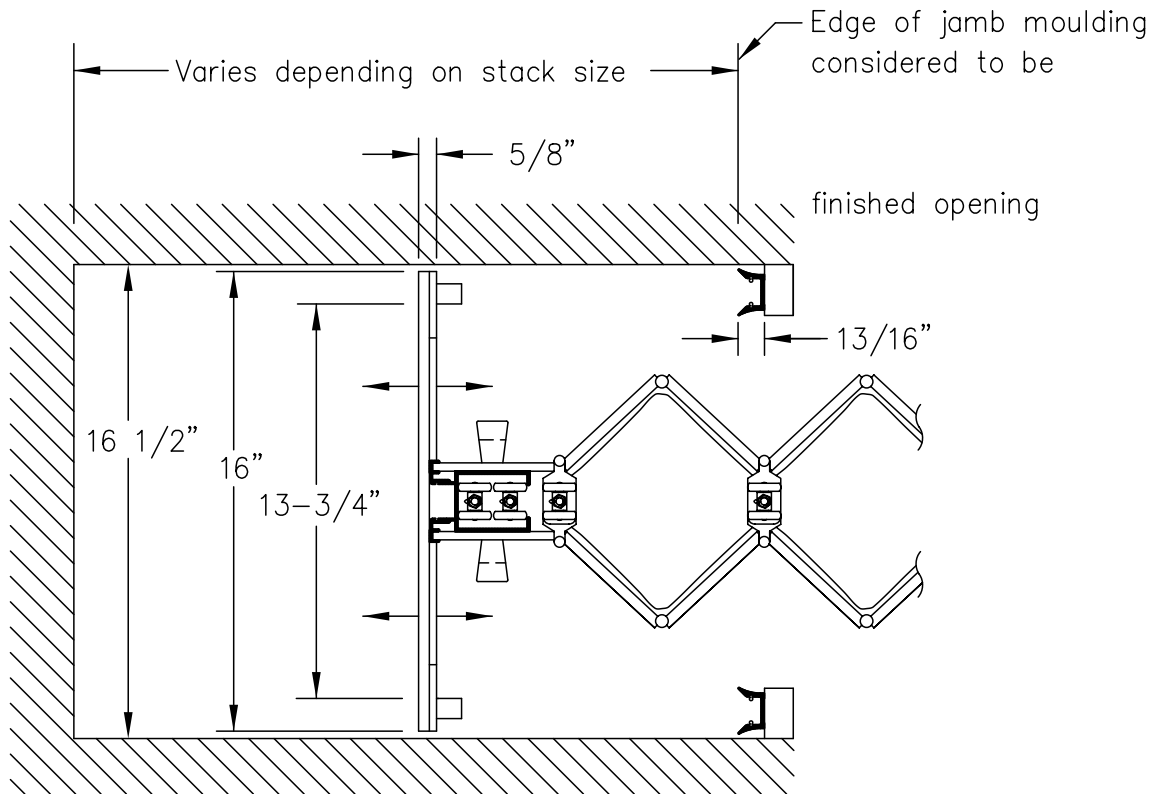

Sliding Jamb Panel

Woodfold Manufacturing, Inc.
PO Box 346 Forest Grove OR 97116
<http://www.woodfold.com>

CAD SJ03300

SLIDING JAMB PANEL — MODEL 3300