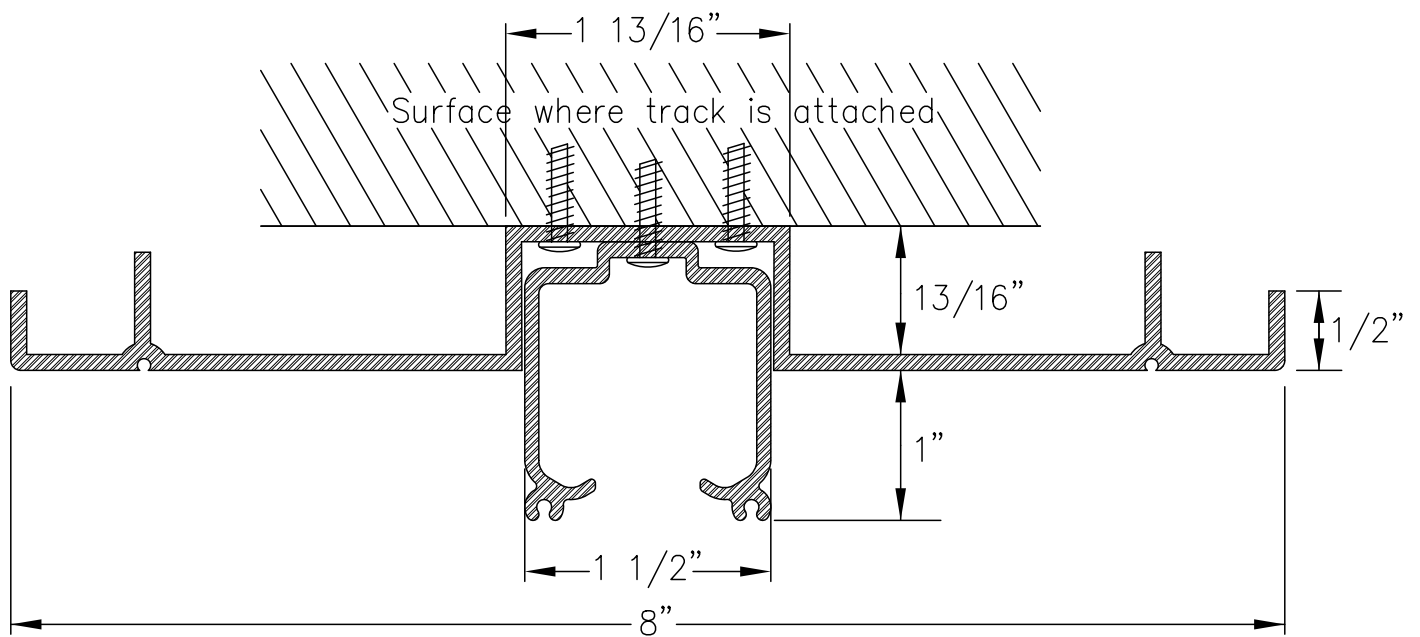

Optional Ceiling Guard and Track

Woodfold Manufacturing, Inc.
PO Box 346 Forest Grove OR 97116
<http://www.woodfold.com>

CAD OPCG3300

OPTIONAL CEILING GUARD and TRACK – MODEL 3300