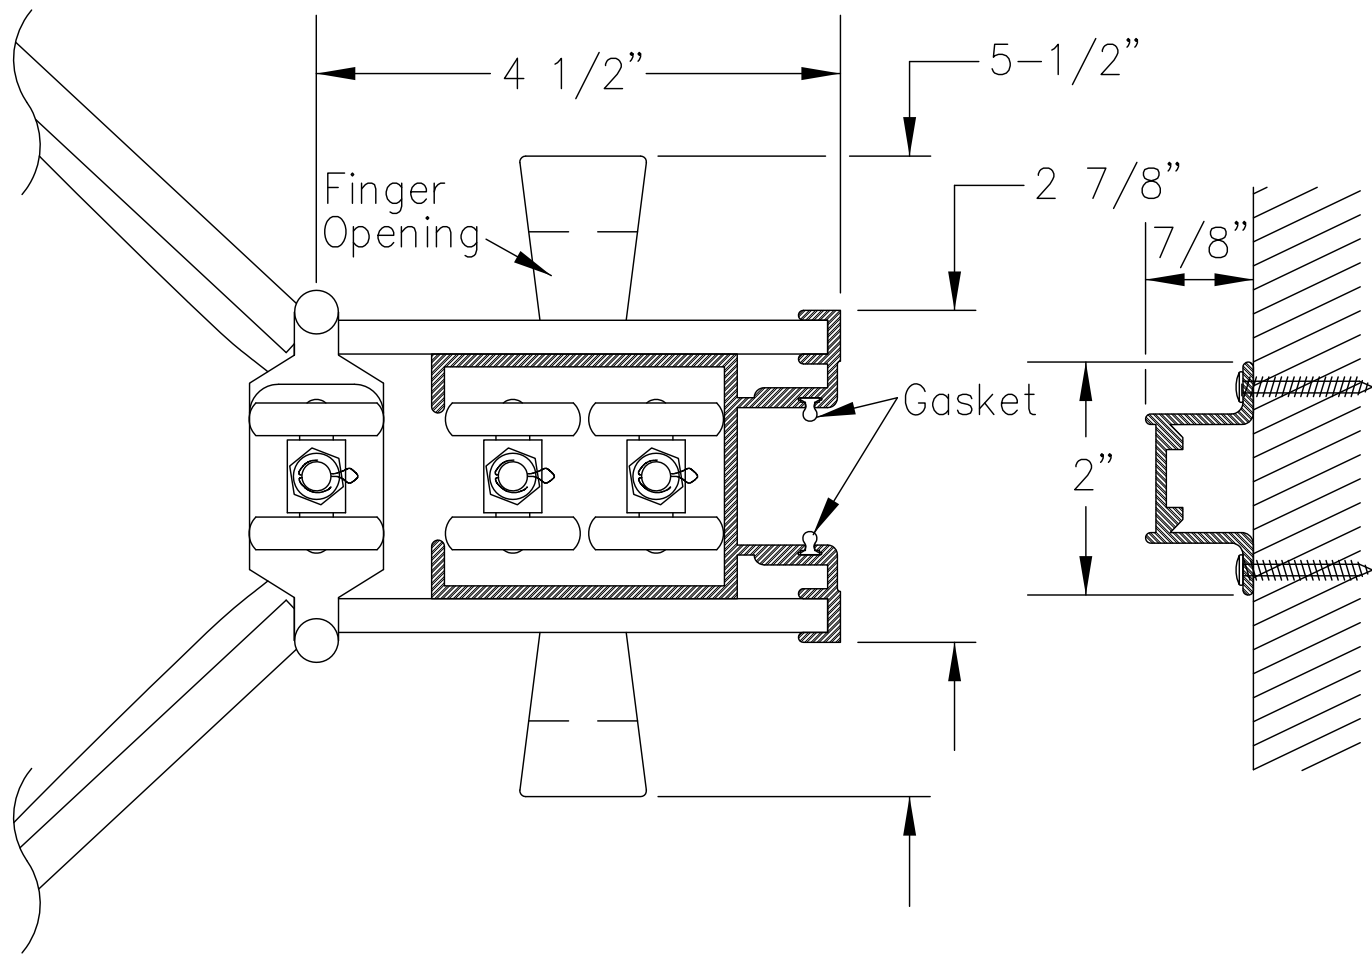

# Lead Post, Jamb Moulding & Handle

Woodfold Manufacturing, Inc.  
PO Box 346 Forest Grove OR 97116  
<http://www.woodfold.com>

CAD LPJM3300

○ LEAD POST, JAMB MOULDING & HANDLE – MODEL 3300