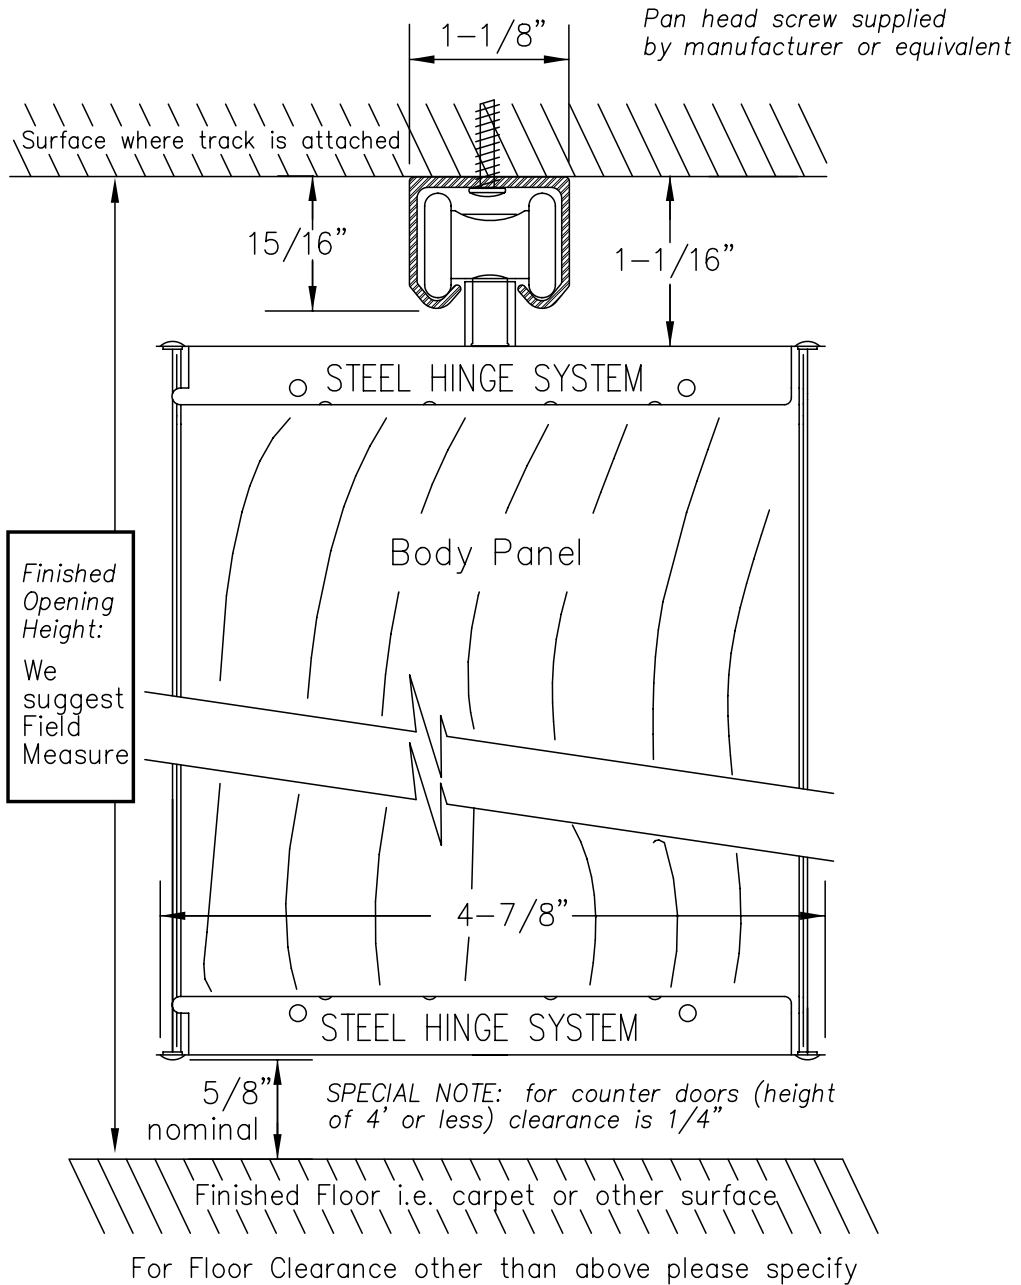

Surface Track

Woodfold Manufacturing, Inc.
 PO Box 346 Forest Grove OR 97116
<http://www.woodfold.com>

CAD SRTK-240

○ SURFACE TRACK — MODEL 240