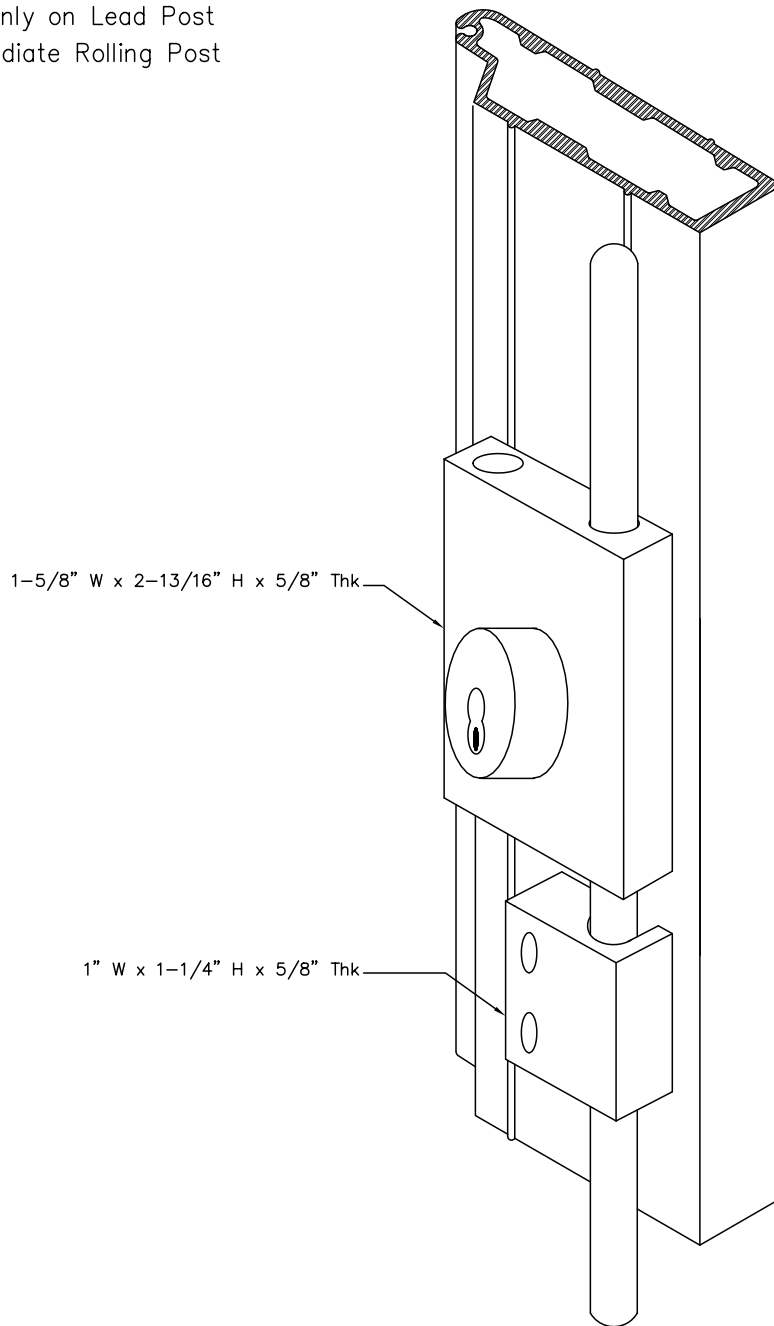

# Single Cremone Bolt Keylock

Mounted only on Lead Post  
or Intermediate Rolling Post

Woodfold Manufacturing, Inc.  
PO Box 346 Forest Grove OR 97116  
<http://www.woodfold.com>

CAD SCBK-240

SINGLE CREMONE BOLT KEYLOCK — MODEL 240