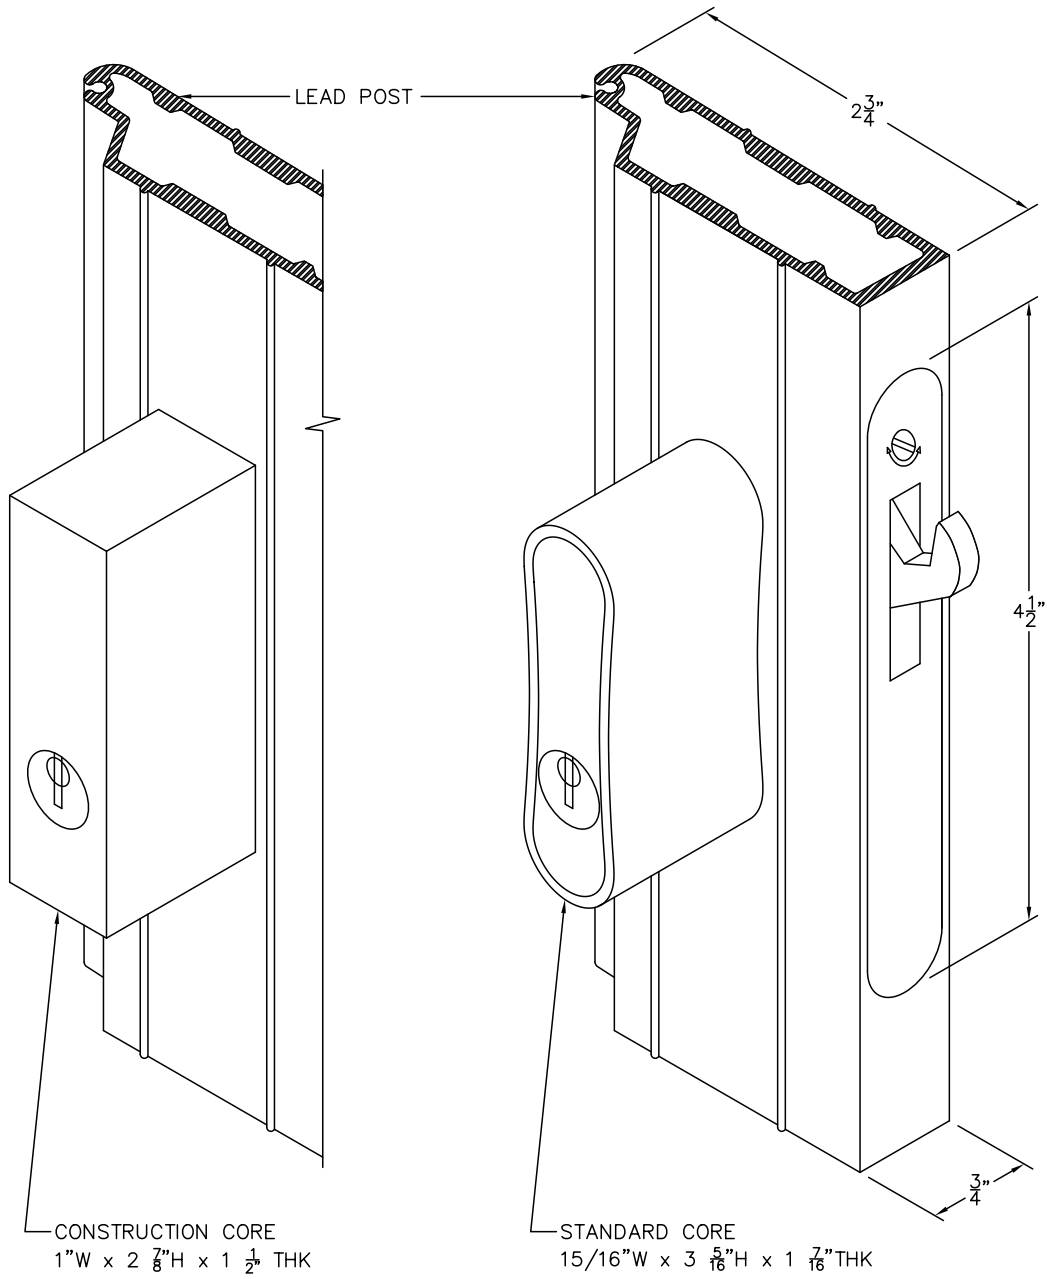

Keylock

Woodfold Manufacturing, Inc.
PO Box 346 Forest Grove OR 97116
<http://www.woodfold.com>

CAD KL-240

KEYLOCK — MODEL 240