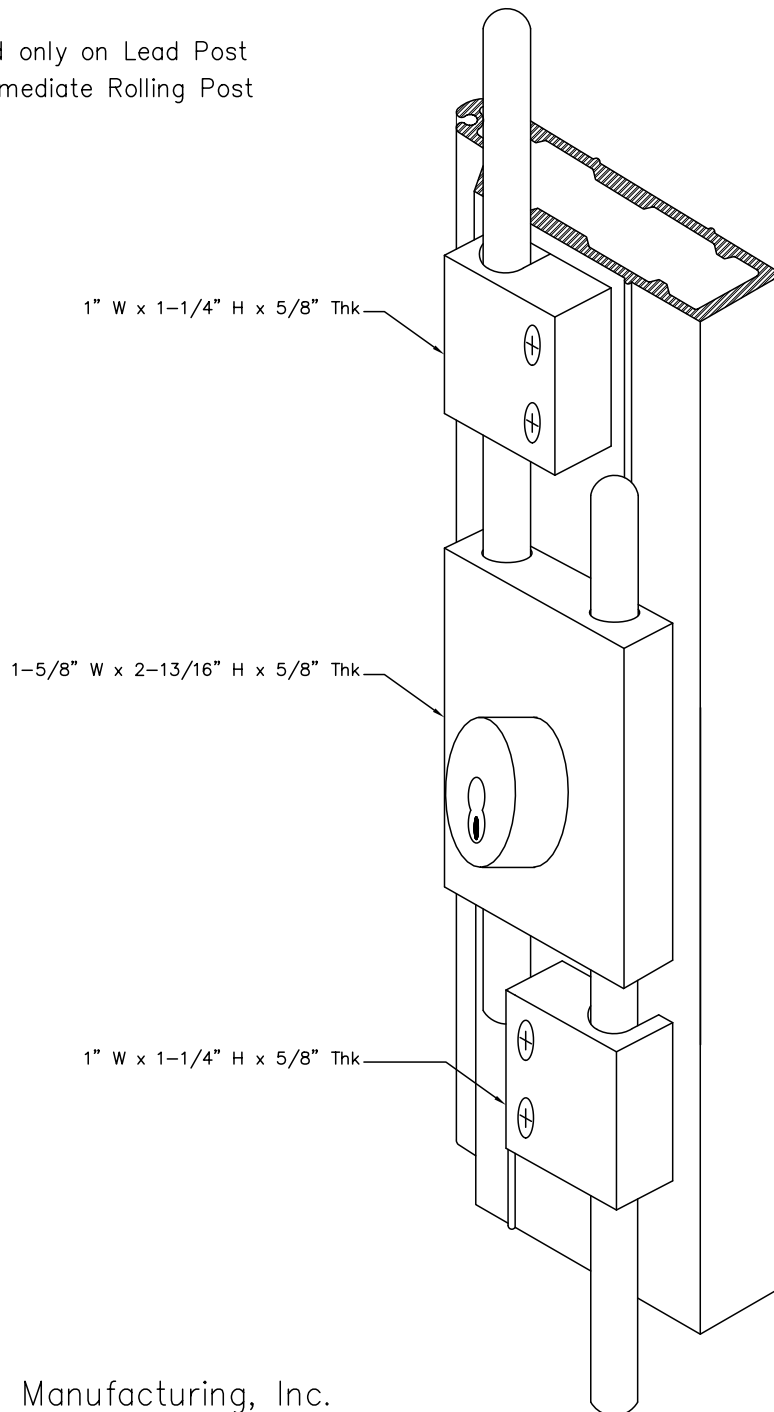

Double Cremone Bolt with Keylock

Mounted only on Lead Post
or Intermediate Rolling Post

Woodfold Manufacturing, Inc.
PO Box 346 Forest Grove OR 97116
<http://www.woodfold.com>

CAD DCBK-240

DOUBLE CREMONE BOLT KEYLOCK — MODEL 240