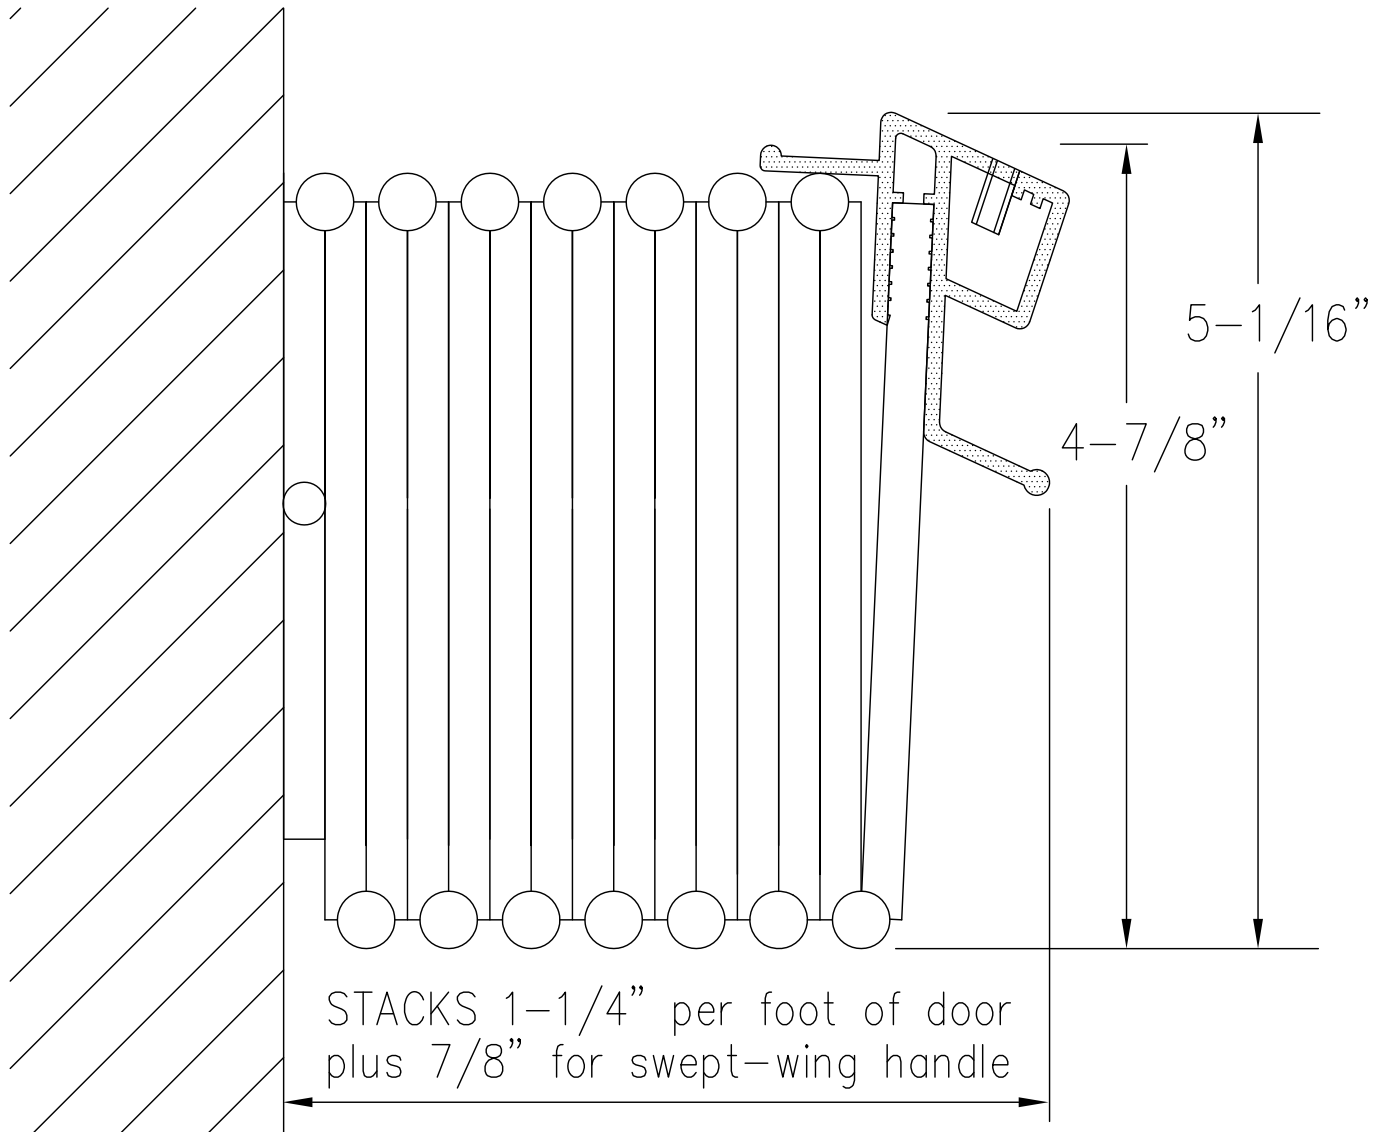

Stack Dimensions

Woodfold Manufacturing, Inc.
PO Box 346 Forest Grove OR 97116
<http://www.woodfold.com>

CAD STD M-220

○ STACK DIMENSIONS — MODEL 220