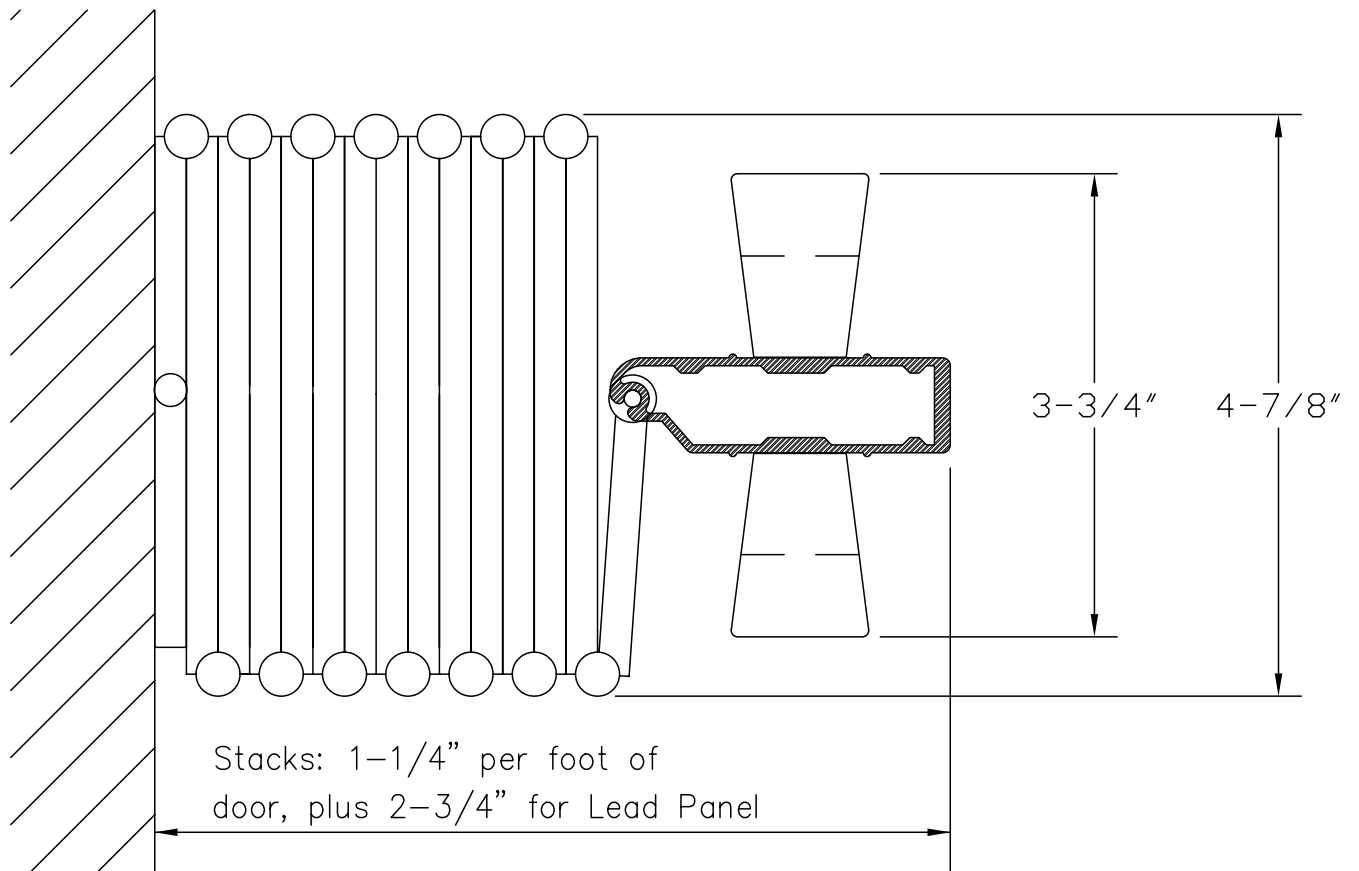

# Stack Dimensions

Woodfold Manufacturing, Inc.  
PO Box 346 Forest Grove OR 97116  
<http://www.woodfold.com>

CAD STD2100

○ STACK DIMENSIONS — MODEL 2100