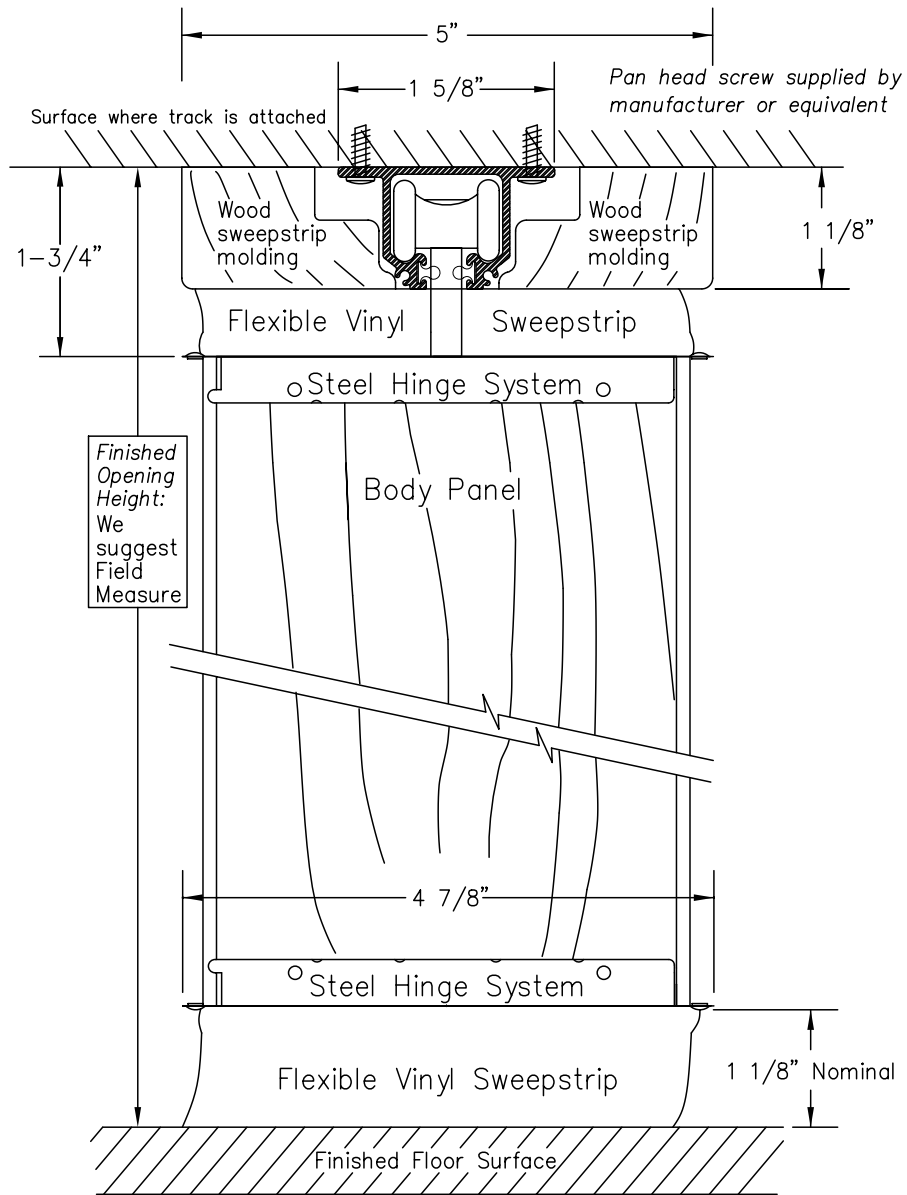

Surface Track

Woodfold Manufacturing, Inc.
 PO Box 346 Forest Grove OR 97116
<http://www.woodfold.com>

CAD SRTK2100

SURFACE TRACK — MODEL 2100