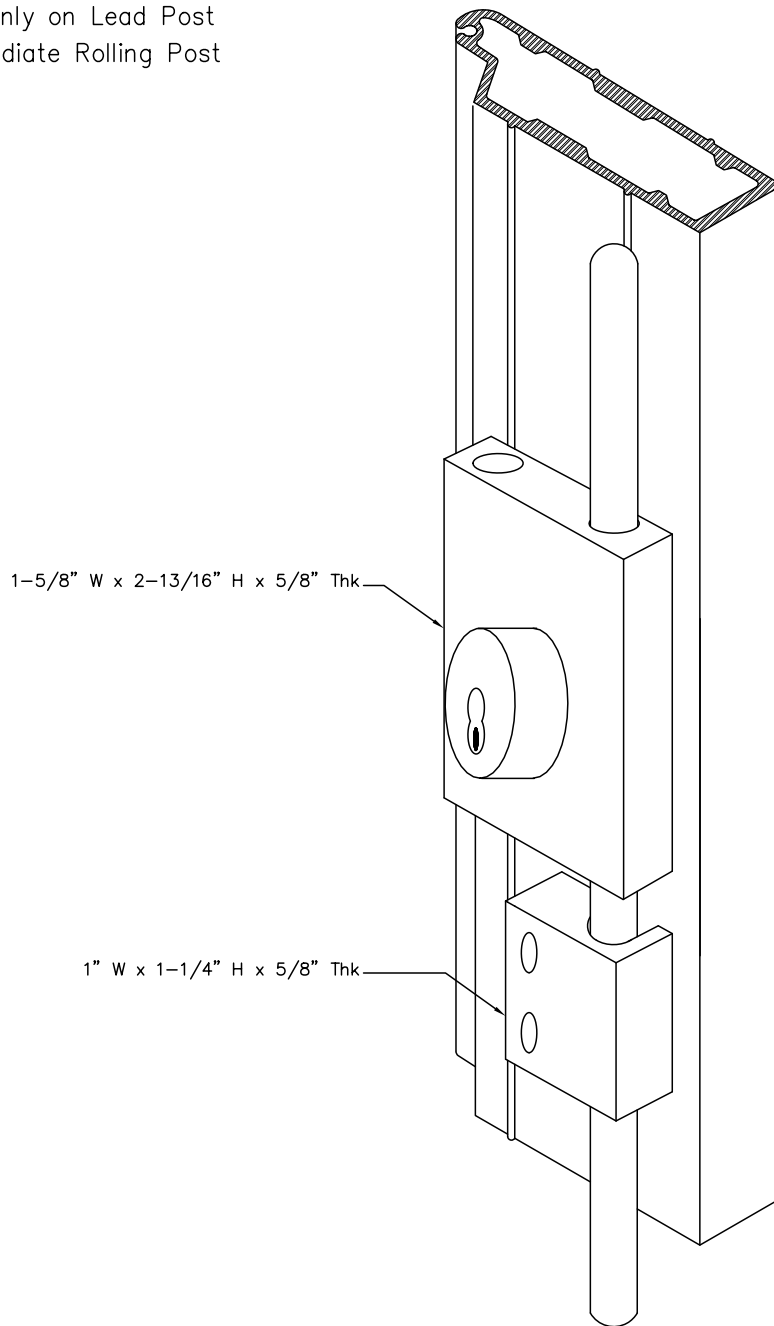

Single Cremone Bolt Keylock

Mounted only on Lead Post
or Intermediate Rolling Post

Woodfold Manufacturing, Inc.
PO Box 346 Forest Grove OR 97116
<http://www.woodfold.com>

CAD SCBK-2100

SINGLE CREMONE BOLT KEYLOCK — MODEL 2100