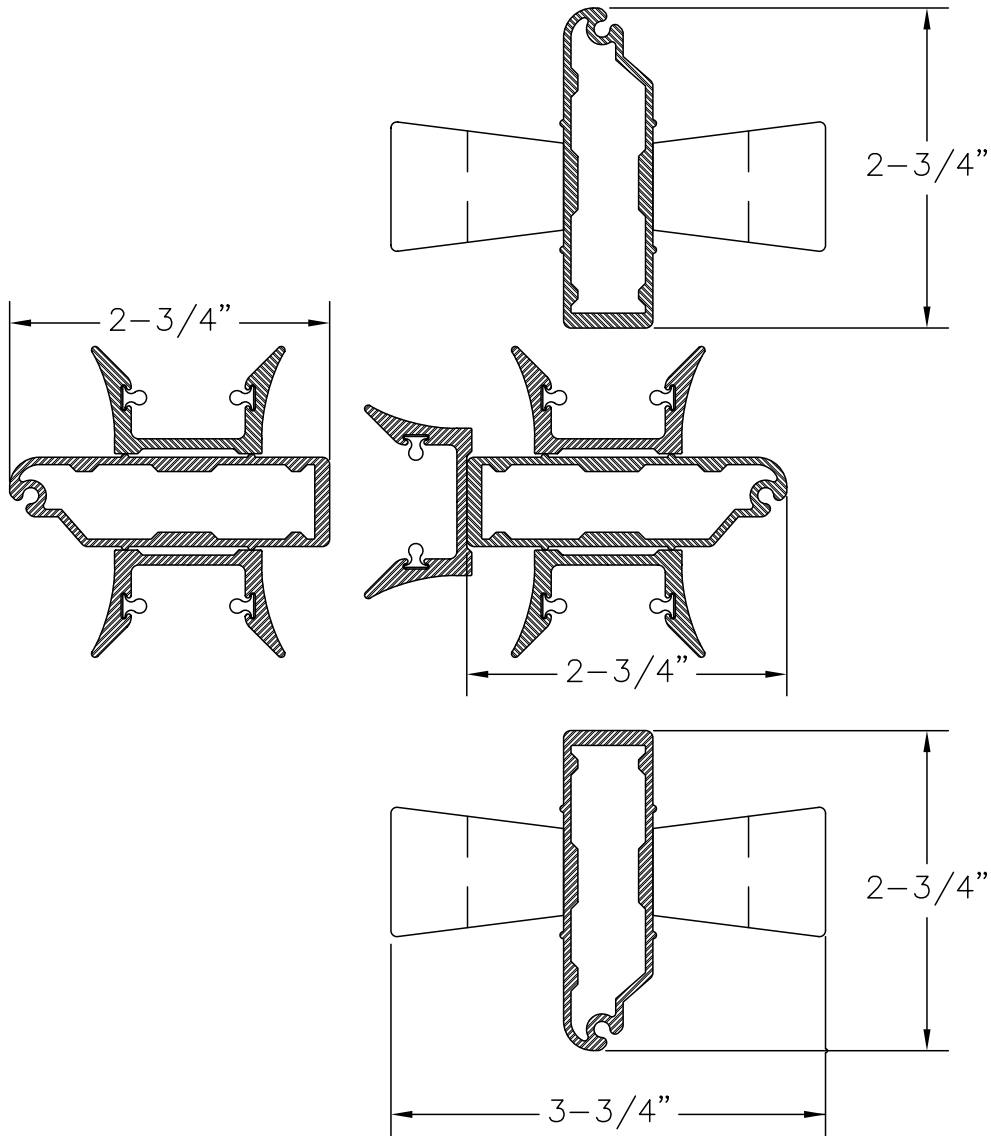

Multiple Meeting Option

Other configurations
available

Woodfold Manufacturing, Inc.
PO Box 346 Forest Grove OR 97116
<http://www.woodfold.com>

CAD MMOP2100

MULTIPLE MEET OPTION – MODEL 2100