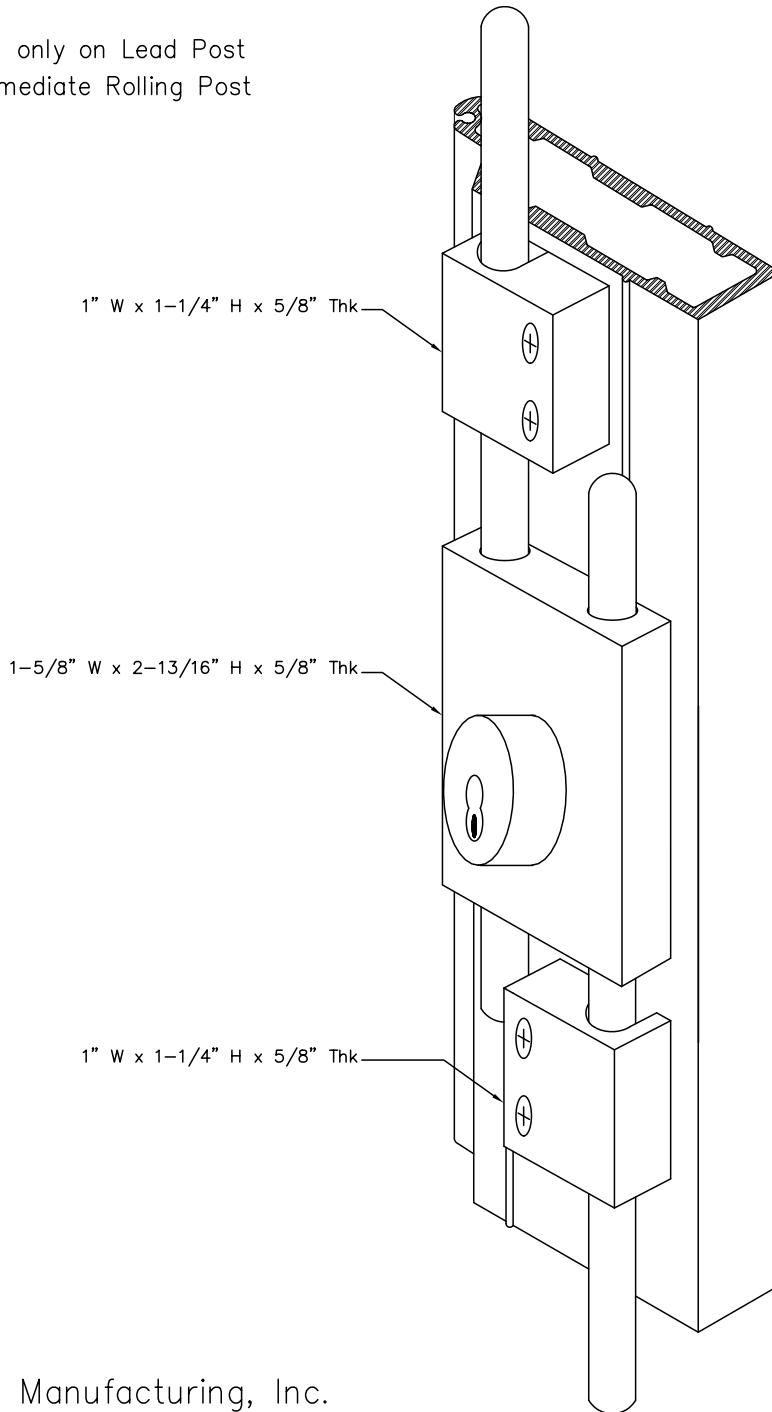

Double Cremone Bolt with Keylock

Mounted only on Lead Post
or Intermediate Rolling Post

Woodfold Manufacturing, Inc.
PO Box 346 Forest Grove OR 97116
<http://www.woodfold.com>

CAD DCBK-2100

DOUBLE CREMONE BOLT KEYLOCK – MODEL 2100