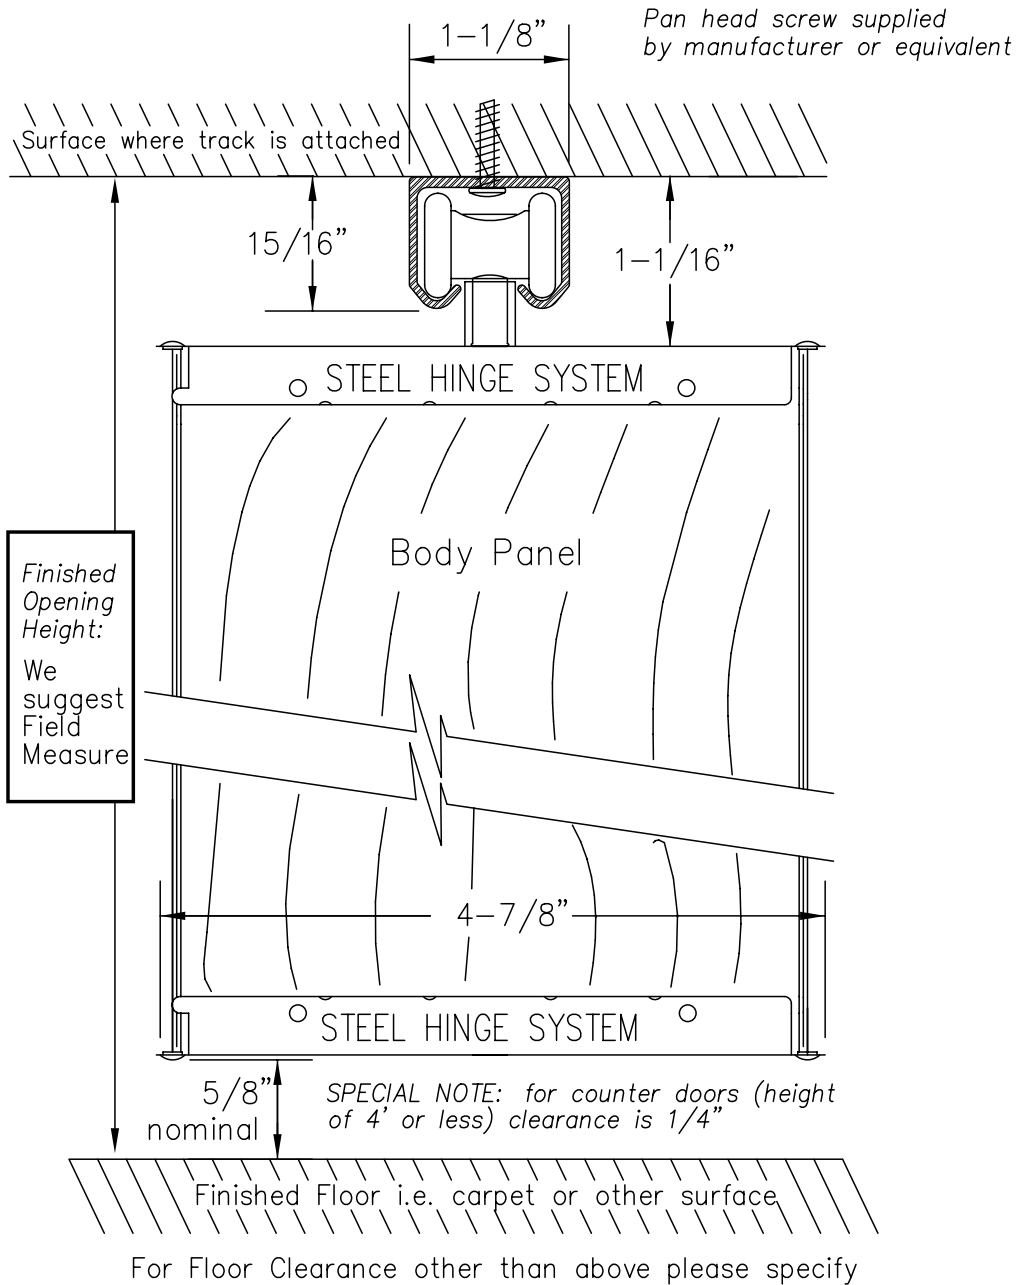

Surface Track

Woodfold Manufacturing, Inc.
 PO Box 346 Forest Grove OR 97116
<http://www.woodfold.com>

CAD SRTK-140

○ SURFACE TRACK — MODEL 140