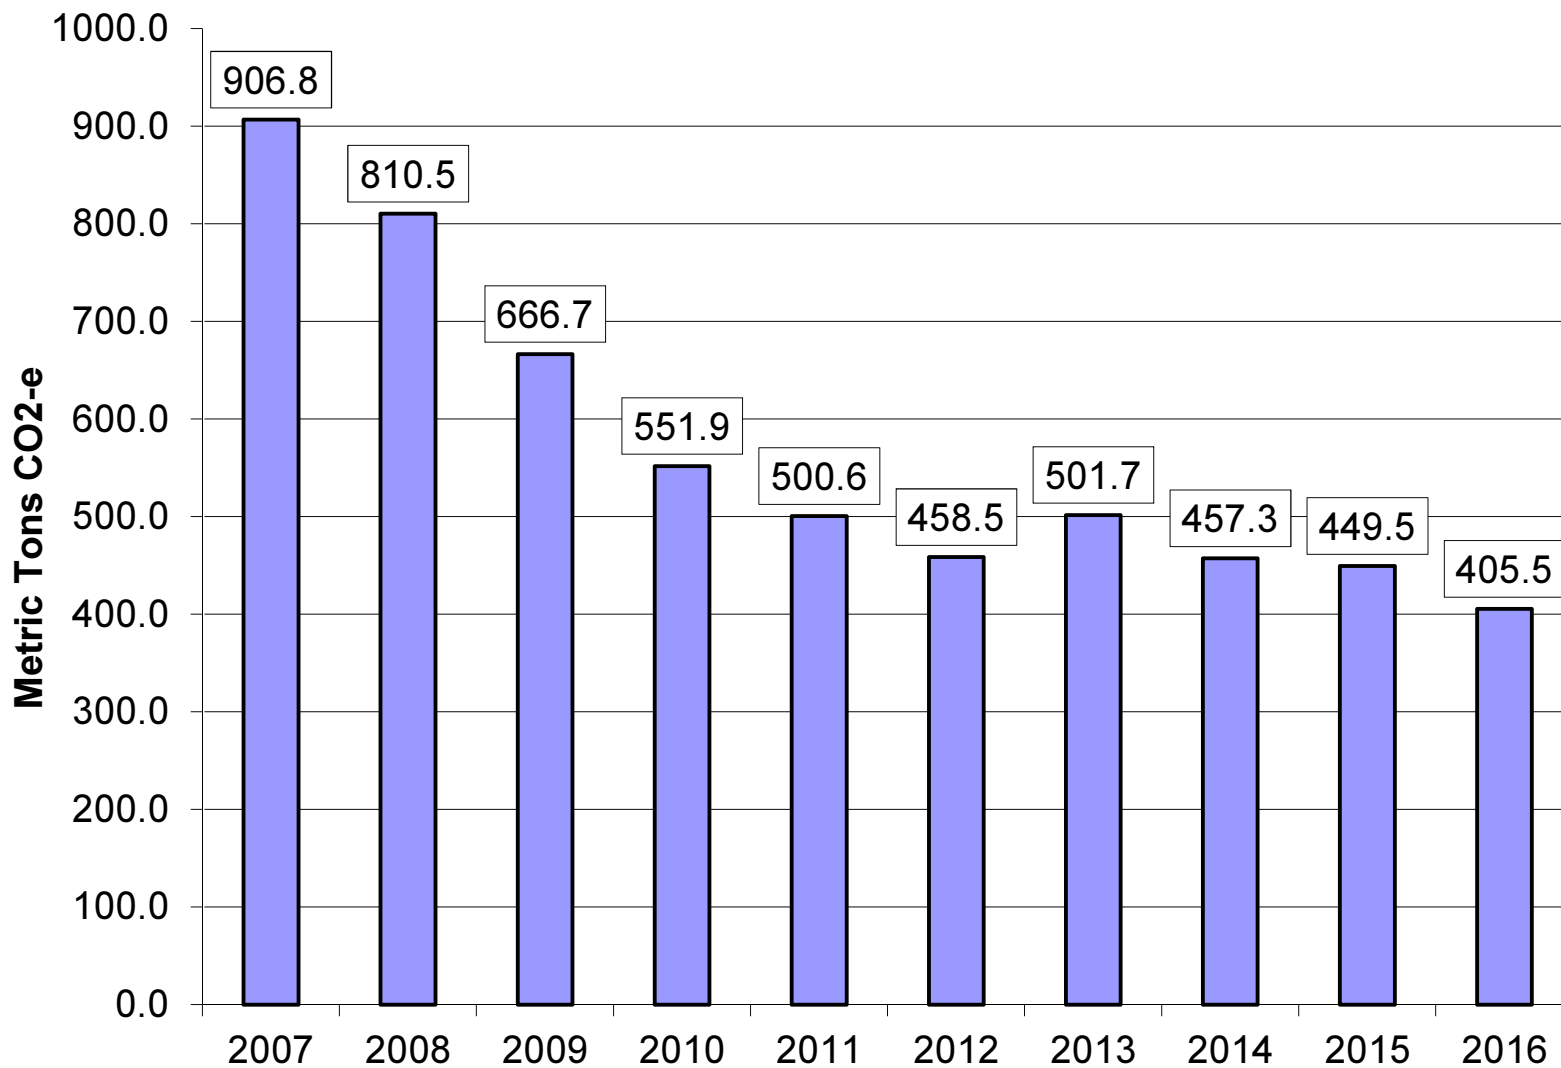

# WOODFOLD MFG., INC GREEN HOUSE GAS EMISSIONS (Scope 2)

**Worse**  
↑  
↓  
**Better**