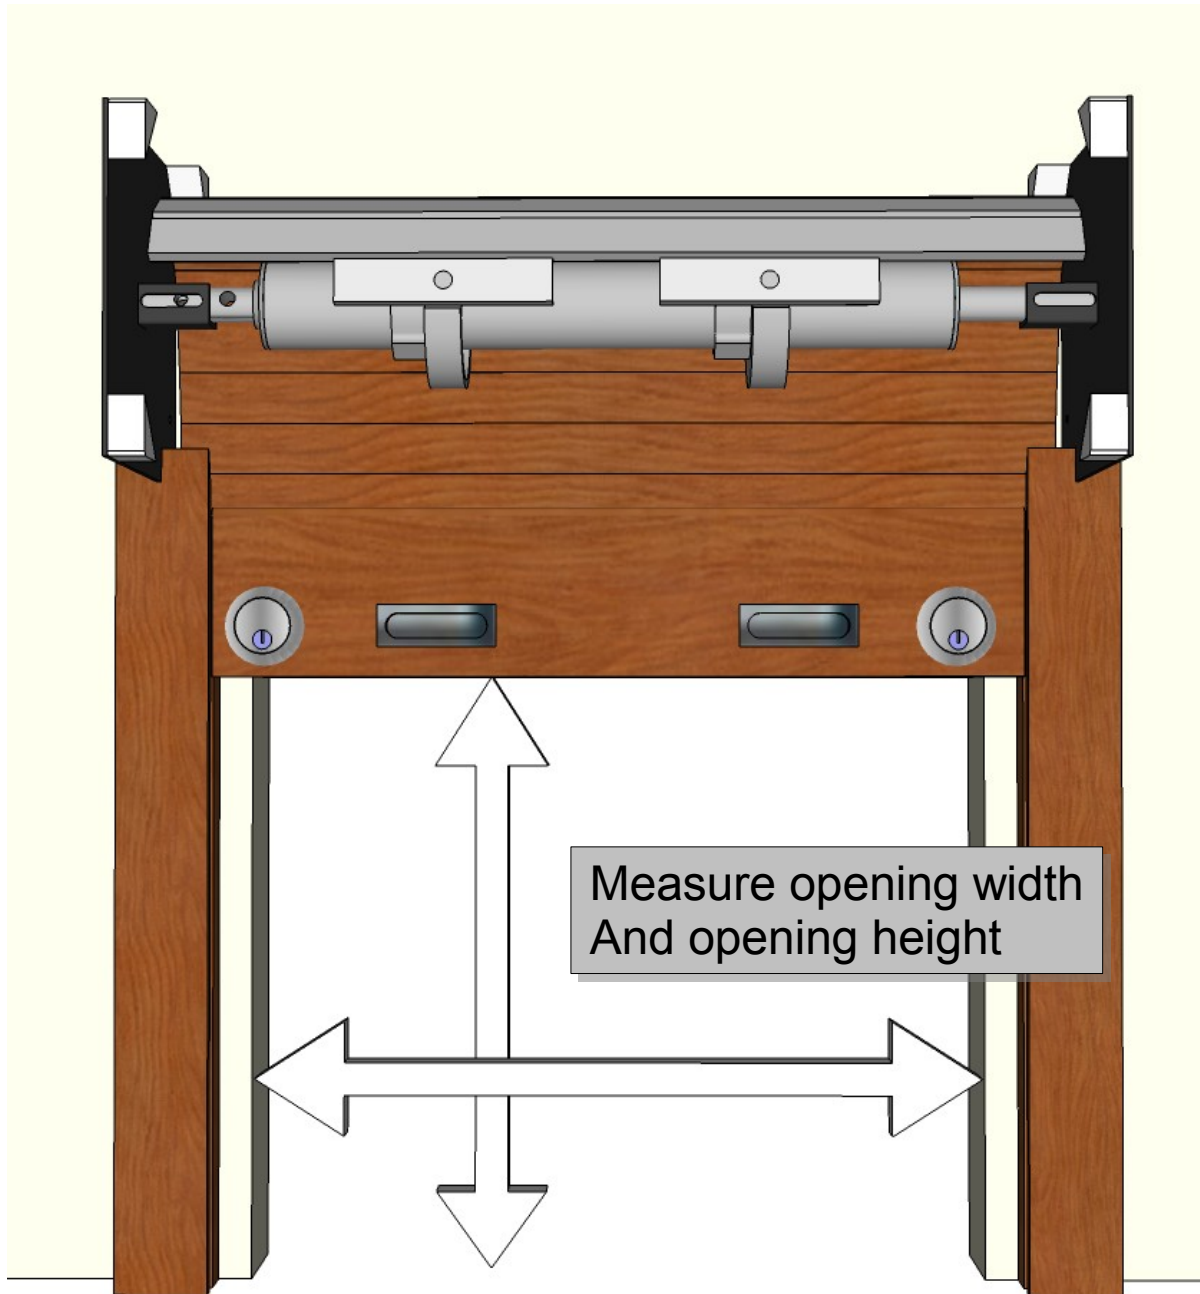

Outside Mount on Face of Wall

Manual push up Operation

View from Coil Side

Shown without Hood option
Shown with Keylock option