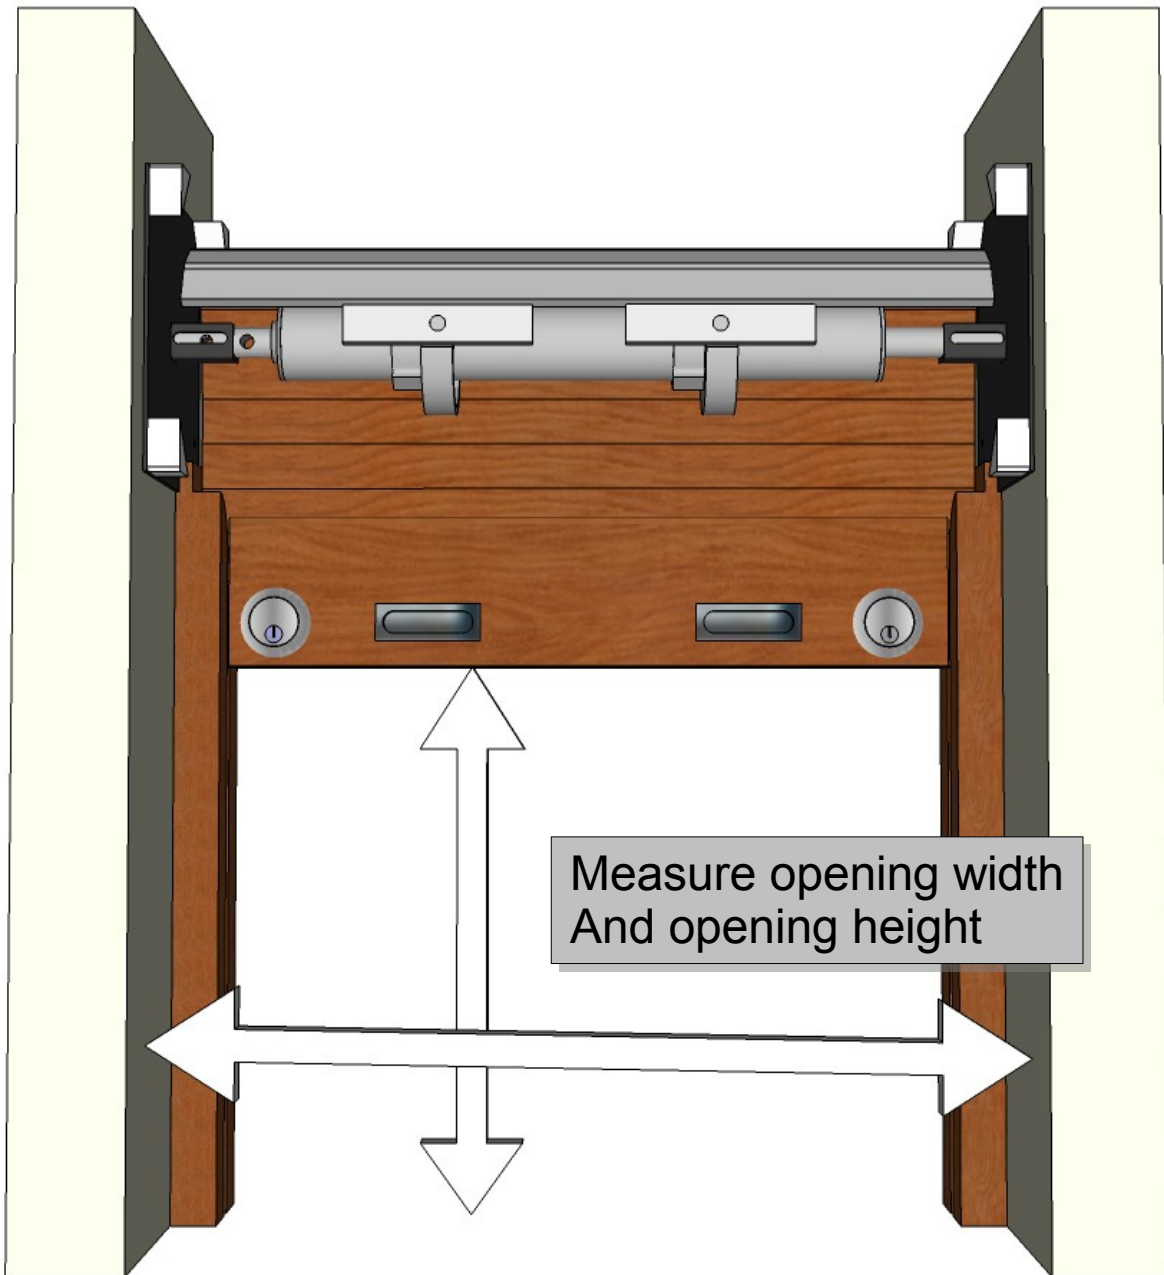

Between Wall without Lintel

Manual push up Operation

View from Coil Side

Shown without Hood or Fascia option
Shown with Keylock option